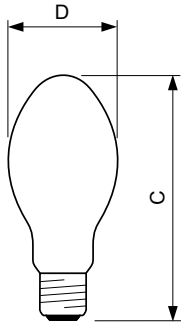

### Product data

General Information	
Cap-Base	E27
Operating Position	UNIVERSAL [Any or Universal (U)]
Flux measurement reference	Sphere
Life to 50% Failures (Nom)	28,000 hour(s)

Light Technical	
Color Code	220 [CCT of 2000K]
Luminous Flux	5,600 lm
Chromaticity Coordinate X (Nom)	0.54
Chromaticity Coordinate Y (Nom)	0.42
Correlated Color Temperature (Nom)	1900 K
Luminous Efficacy (rated) (Nom)	78 lm/W
Color rendering index (CRI)	-

Operating and Electrical	
Power Consumption	71.5 W
Voltage (Nom)	90 V

Controls and Dimming	
Dimmable	Yes

Mechanical and Housing	
Bulb Finish	Coated glass
Bulb Shape	B70
Net Weight (Piece)	0.065 kg

Approval and Application	
Energy Efficiency Class	G
Mercury (Hg) Content (Max)	14.3 mg
Mercury (Hg) Content (Nom)	14.3 mg
Energy Consumption kWh/1000 h	72 kWh
EPREL Registration Number	473373
CE mark	Yes

Numerator - Packs per outer box	24
EAN/UPC - Case	8711500181879

Dimensional drawing

Product	D (max)	C (max)
SON 70W/220 I E27 1CT/24	71 mm	155 mm

Photometric data

Spectral Power Distribution Colour - SON 70W/220 I E27 1CT/24