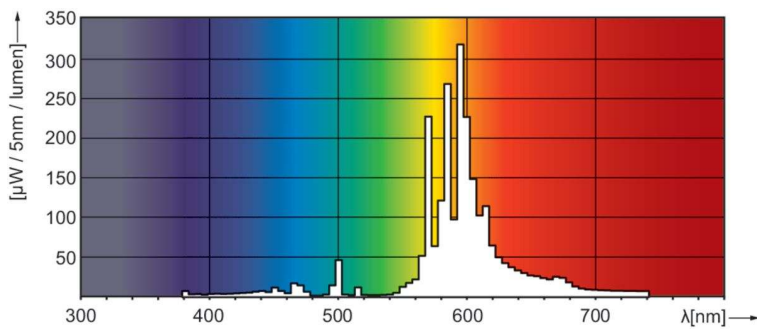

Photometric data

Spectral Power Distribution Colour - SON 70W/220 I E27 1CT/24