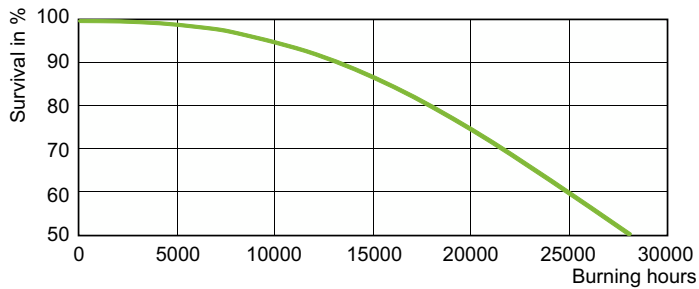

Lifetime

LDLE_SON-I_50W_70W-Life expectancy diagram