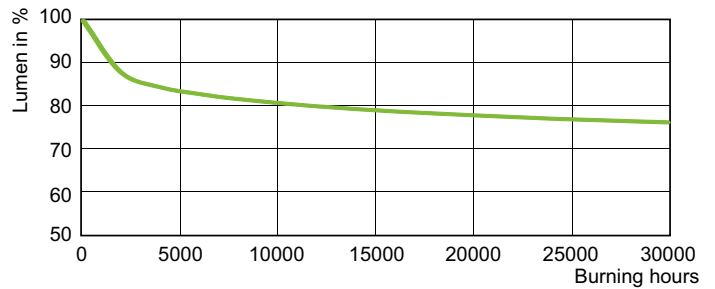

Lumen Maintenance Diagram - SON 70W/220 I E27 1CT/24