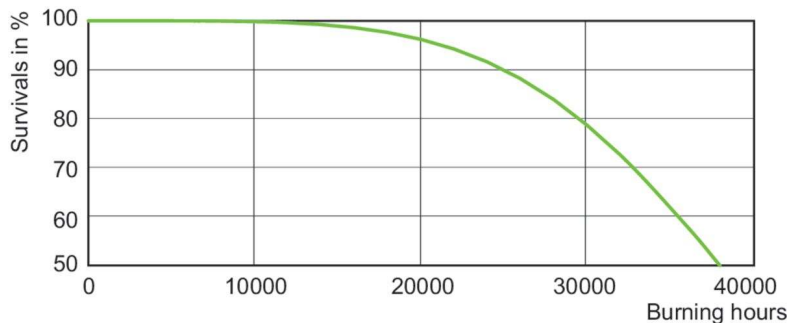

MASTER SON-T APIA Plus Xtra

Durată de viață

LDLE_SONTAPIA_0004-Life expectancy diagram