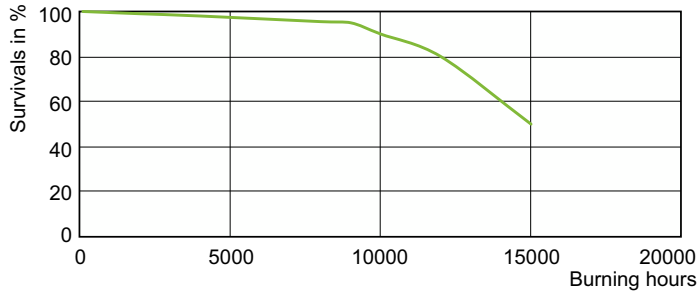

MASTERC colour CDM-R Elite

Lifetime

LDLE_CDM-R-E_930_PAR30L-Life expectancy diagram

Lumen Maintenance Diagram - MC CDM-R Elite 70W/930 E27 PAR30L 30D