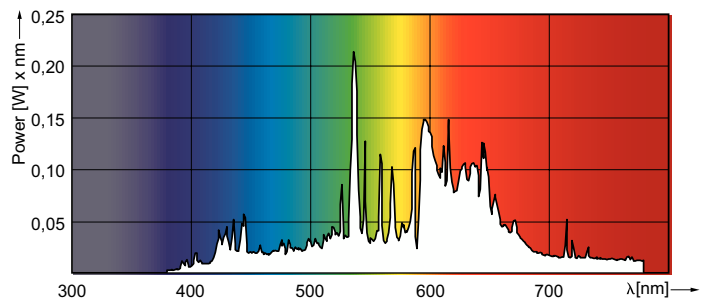

Spectral Power Distribution Colour - MC CDM-R Elite 70W/930 E27 PAR30L 30D