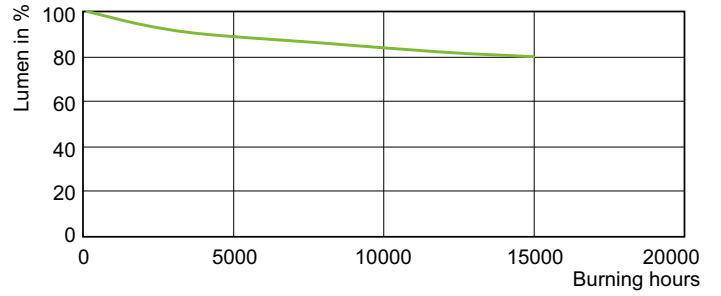

MASTERC colour CDM-R Elite

Lifetime

LDLE_CDM-R-E_930_PAR30L-Life expectancy diagram

Lumen Maintenance Diagram - MC CDM-R Elite 70W/930 E27 PAR30L 30D