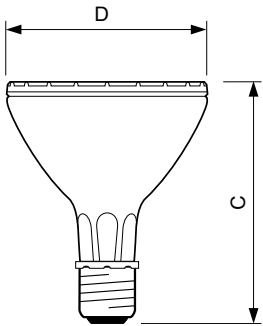

### Product data

General Information		Luminous Flux in 90° Cone (Rated)	
Cap-Base	E27		4,500 lm
Operating Position	UNIVERSAL [Any or Universal (U)]	Operating and Electrical	
Switching Cycle	1,350	Power Consumption	73.2 W
Flux measurement reference	Narrow Cone	Warm-up time to 60% light	120 s
Life to 50% Failures (Nom)	15,000 hour(s)	Voltage (Nom)	86 V
Light Technical		Controls and Dimming	
Color Code	930 [CCT of 3000K]	Dimmable	No
Beam Angle (Nom)	30 degree(s)	Mechanical and Housing	
Luminous Flux	4,500 lm	Bulb Finish	Clear
Luminous Intensity (Nom)	14,000 cd	Bulb Shape	PAR30L
Color Designation	Warm White (WW)	Net Weight (Piece)	0.220 kg
Chromaticity Coordinate X (Nom)	0.434	Approval and Application	
Chromaticity Coordinate Y (Nom)	0.398	Energy Efficiency Class	G
Correlated Color Temperature (Nom)	3000 K	Mercury (Hg) Content (Max)	6.6 mg
Luminous Efficacy (rated) (Nom)	70 lm/W	Mercury (Hg) Content (Nom)	6.6 mg
Color rendering index (CRI)	92		
LLMF At End Of Nominal Lifetime (Nom)	80 %		

## Dimensional drawing

Product	D (max)	C (max)
MC CDM-R Elite 70W/930 E27 PAR30L 30D	97 mm	123 mm