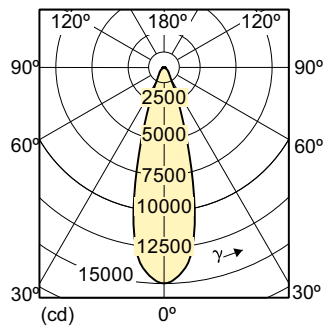

Photometric data

Light Distribution Diagram - MC CDM-R Elite 70W/930 E27 PAR30L 30D