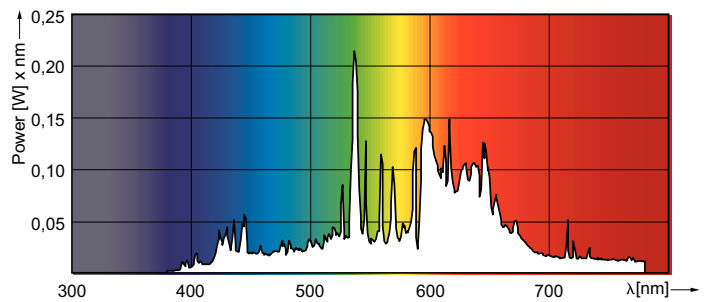

MASTERCoulour CDM-R Elite

MC CDM-R Elite 35W/930 E27 PAR30L 30D

Compact, very high-efficiency, long-life Ceramic Metal Halide discharge reflector lamp producing crisp white sparkling light with high colour rendering

Warnings and Safety

- Use only with electronic control gear
- Control gear must include end-of-life protection (IEC61167, IEC 62035)

Product data

General Information		Luminous Flux in 90° Cone (Rated)	
Cap-Base	E27		2,400 lm
Operating Position	UNIVERSAL [Any or Universal (U)]	Operating and Electrical	
Switching Cycle	1,350	Power Consumption	39.1 W
Flux measurement reference	Narrow Cone	Warm-up time to 60% light	120 s
Life to 50% Failures (Nom)	15,000 hour(s)	Voltage (Nom)	88 V
Light Technical		Controls and Dimming	
Color Code	930 [CCT of 3000K]	Dimmable	No
Beam Angle (Nom)	30 degree(s)	Mechanical and Housing	
Luminous Flux	2,400 lm	Bulb Finish	Clear
Luminous Intensity (Nom)	8,000 cd	Bulb Shape	PAR30L
Color Designation	Warm White (WW)	Net Weight (Piece)	0.220 kg
Chromaticity Coordinate X (Nom)	0.434	Approval and Application	
Chromaticity Coordinate Y (Nom)	0.398	Energy Efficiency Class	G
Correlated Color Temperature (Nom)	3000 K	Mercury (Hg) Content (Max)	4.7 mg
Luminous Efficacy (rated) (Nom)	69 lm/W	Mercury (Hg) Content (Nom)	4.7 mg
Color rendering index (CRI)	91		
LLMF At End Of Nominal Lifetime (Nom)	80 %		

Product	D (max)	C (max)
MC CDM-R Elite 35W/930 E27 PAR30L 30D	97 mm	123 mm

Photometric data

Light Distribution Diagram - MC CDM-R Elite 35W/930 E27 PAR30L 30D

Spectral Power Distribution Colour - MC CDM-R Elite 35W/930 E27 PAR30L 30D