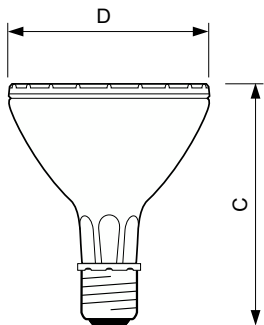

Warnings and Safety

- Use only with electronic control gear
- Control gear must include end-of-life protection (IEC61167, IEC 62035)

Product data

General Information		Luminous Flux in 90° Cone (Rated)	
Cap-Base	E27		2,400 lm
Operating Position	UNIVERSAL [Any or Universal (U)]	Operating and Electrical	
Switching Cycle	1,350	Power Consumption	39.1 W
Flux measurement reference	Narrow Cone	Warm-up time to 60% light	120 s
Life to 50% Failures (Nom)	15,000 hour(s)	Voltage (Nom)	88 V
Light Technical		Controls and Dimming	
Color Code	930 [CCT of 3000K]	Dimmable	No
Beam Angle (Nom)	30 degree(s)	Mechanical and Housing	
Luminous Flux	2,400 lm	Bulb Finish	Clear
Luminous Intensity (Nom)	8,000 cd	Bulb Shape	PAR30L
Color Designation	Warm White (WW)	Net Weight (Piece)	0.220 kg
Chromaticity Coordinate X (Nom)	0.434	Approval and Application	
Chromaticity Coordinate Y (Nom)	0.398	Energy Efficiency Class	G
Correlated Color Temperature (Nom)	3000 K	Mercury (Hg) Content (Max)	4.7 mg
Luminous Efficacy (rated) (Nom)	69 lm/W	Mercury (Hg) Content (Nom)	4.7 mg
Color rendering index (CRI)	91		
LLMF At End Of Nominal Lifetime (Nom)	80 %		

Order code	928108200630
Material Nr. (12NC)	928108200630
Numerator - Quantity Per Pack	1
EAN/UPC - Product/Case	8718291241942
Numerator - Packs per outer box	6
EAN/UPC - Case	8718291241959

Dimensional drawing

Product	D (max)	C (max)
MC CDM-R Elite 35W/930 E27 PAR30L 30D	97 mm	123 mm

Photometric data

Light Distribution Diagram - MC CDM-R Elite 35W/930 E27 PAR30L 30D

Spectral Power Distribution Colour - MC CDM-R Elite 35W/930 E27 PAR30L 30D