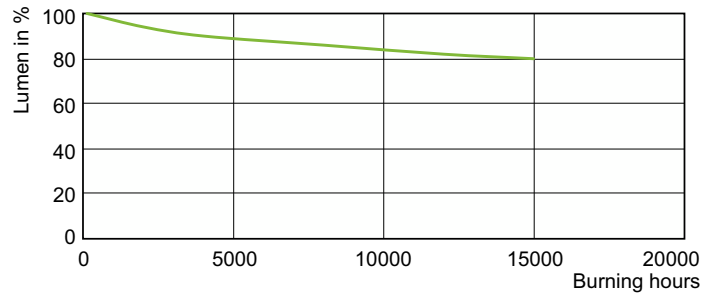

MASTERC colour CDM-R Elite

Lifetime

LDLE_CDM-R-E_930_PAR30L-Life expectancy diagram

Lumen Maintenance Diagram - MC CDM-R Elite 35W/930 E27 PAR30L 30D