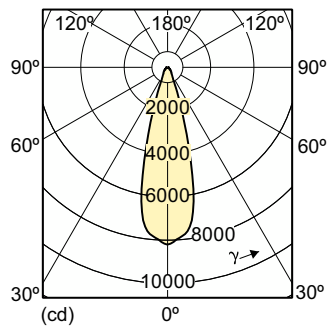

Warnings and Safety

- Use only with electronic control gear
- Control gear must include end-of-life protection (IEC61167, IEC 62035)

Product data

General Information		Luminous Flux in 90° Cone (Rated)	
Cap-Base	E27		2,400 lm
Operating Position	UNIVERSAL [Any or Universal (U)]	Operating and Electrical	
Switching Cycle	1,350	Power Consumption	39.1 W
Flux measurement reference	Narrow Cone	Warm-up time to 60% light	120 s
Life to 50% Failures (Nom)	15,000 hour(s)	Voltage (Nom)	88 V
Light Technical		Controls and Dimming	
Color Code	930 [CCT of 3000K]	Dimmable	No
Beam Angle (Nom)	30 degree(s)	Mechanical and Housing	
Luminous Flux	2,400 lm	Bulb Finish	Clear
Luminous Intensity (Nom)	8,000 cd	Bulb Shape	PAR30L
Color Designation	Warm White (WW)	Net Weight (Piece)	0.220 kg
Chromaticity Coordinate X (Nom)	0.434	Approval and Application	
Chromaticity Coordinate Y (Nom)	0.398	Energy Efficiency Class	G
Correlated Color Temperature (Nom)	3000 K	Mercury (Hg) Content (Max)	4.7 mg
Luminous Efficacy (rated) (Nom)	69 lm/W	Mercury (Hg) Content (Nom)	4.7 mg
Color rendering index (CRI)	91		
LLMF At End Of Nominal Lifetime (Nom)	80 %		

Product	D (max)	C (max)
MC CDM-R Elite 35W/930 E27 PAR30L 30D	97 mm	123 mm

Photometric data

Light Distribution Diagram - MC CDM-R Elite 35W/930 E27 PAR30L 30D

Spectral Power Distribution Colour - MC CDM-R Elite 35W/930 E27 PAR30L 30D