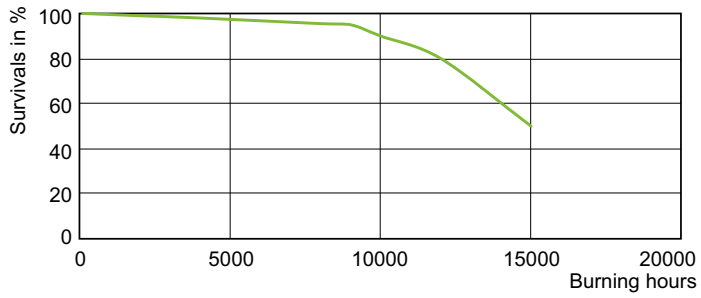

MASTERC colour CDM-R Elite

Lifetime

LDLE_CDM-R-E_930_PAR30L-Life expectancy diagram

Lumen Maintenance Diagram - MC CDM-R Elite 35W/930 E27 PAR30L 30D