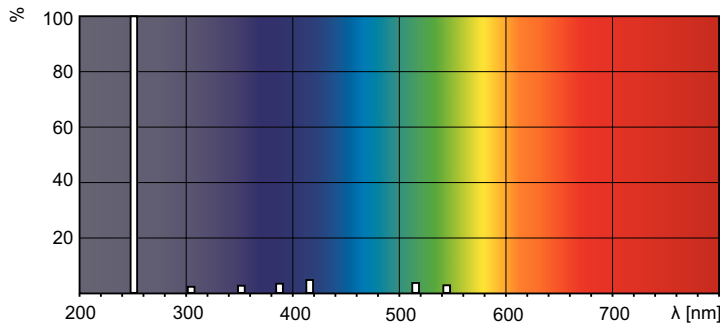

Photometric data

Spectral Power Distribution Colour - TUV 130W XPT SE UNP/20