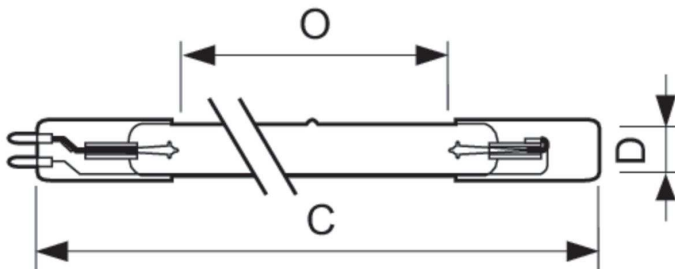

### Product data

General Information		Lamp Current (Nom)	
Cap-Base	G10.2q		2.1 A
Operating Position	P10 [Parallel +/-10D or Horizontal(HOR)]	Controls and Dimming	
Useful Life (Nom)	12,000 hour(s)	Dimmable	Yes
Light Technical		Mechanical and Housing	
Depreciation at Useful Lifetime	10 %	Net Weight (Piece)	0.175 kg
Arc Length O (Nom)	740 mm	Approval and Application	
Operating and Electrical		CE mark	Yes
Power Consumption	130 W		

## Dimensional drawing

Product	D	O	C (max)
TUV 130W XPT SE UNP/20	19 mm	740 mm	842 mm