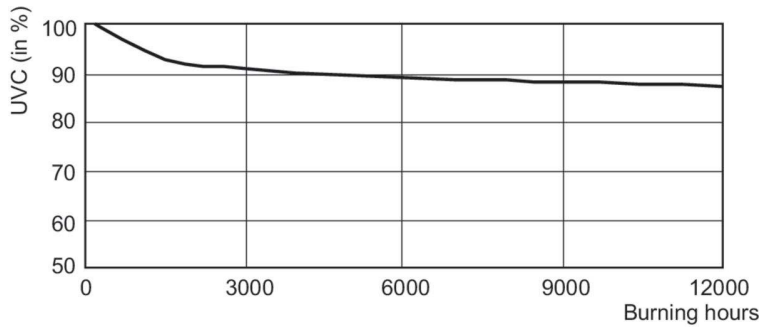

TUV Amalgam XPT systems

Lifetime

Lumen Maintenance Diagram - TUV 130W XPT SE UNP/20