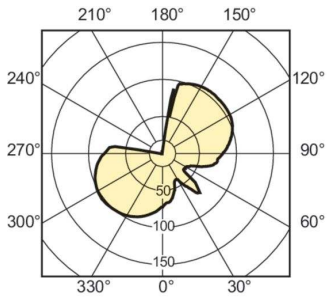

MASTERC colour CDM-T

Fotometriske data