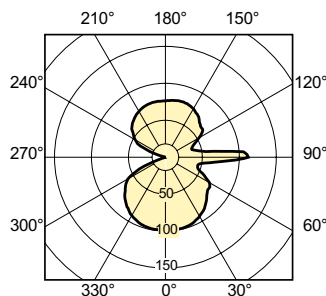

Fotometriske data

Light Distribution Diagram - MASTERC CDM-T 35W/842 G12 1CT/12

Light Distribution Diagram - MASTERC CDM-T 35W/842 G12 1CT/12