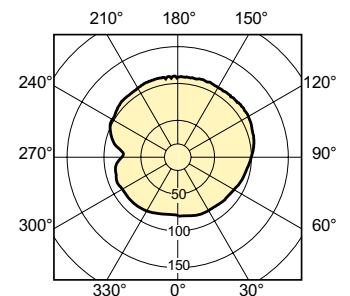

Fotometriske data

Light Distribution Diagram - MASTERC CDM-T 35W/842 G12 1CT/12

Light Distribution Diagram - MASTERC CDM-T 35W/842 G12 1CT/12