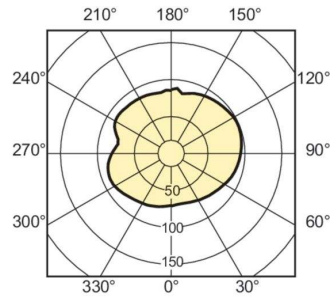

Light Distribution Diagram - MASTERC CDM-T 35W/842 G12 1CT/12