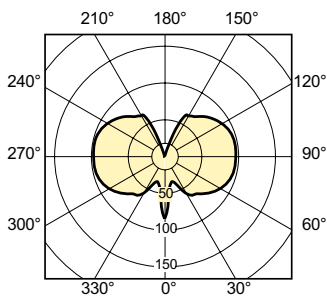

Fotometriske data

Light Distribution Diagram - MASTERC CDM-T 35W/842 G12 1CT/12

Light Distribution Diagram - MASTERC CDM-T 35W/842 G12 1CT/12