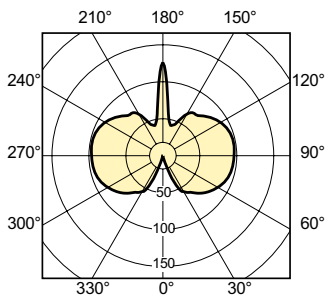

Light Distribution Diagram - MASTERC CDM-T 35W/842 G12 1CT/12

Light Distribution Diagram - MASTERC CDM-T 35W/842 G12 1CT/12