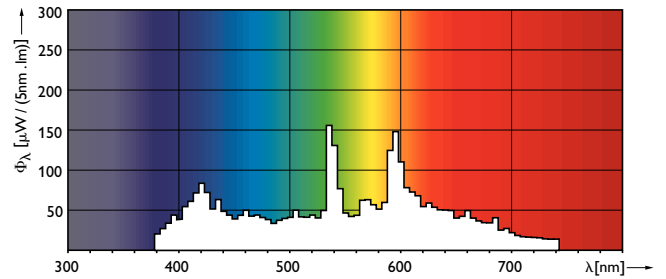

## Fotometriske data

Light Distribution Diagram - MASTERC CDM-T 35W/842 G12 1CT/12

Light Distribution Diagram - MASTERC CDM-T 35W/842 G12 1CT/12

Light Distribution Diagram - MASTERC CDM-T 35W/842 G12 1CT/12