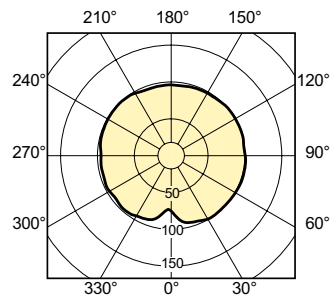

## Fotometriske data

Light Distribution Diagram - MASTERC CDM-T 35W/842 G12 1CT/12

Light Distribution Diagram - MASTERC CDM-T 35W/842 G12 1CT/12

Light Distribution Diagram - MASTERC CDM-T 35W/842 G12 1CT/12