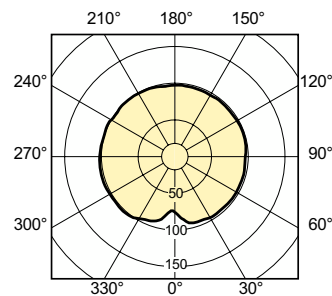

Fotometriske data

Light Distribution Diagram - MASTERC CDM-T 35W/842 G12 1CT/12

Light Distribution Diagram - MASTERC CDM-T 35W/842 G12 1CT/12