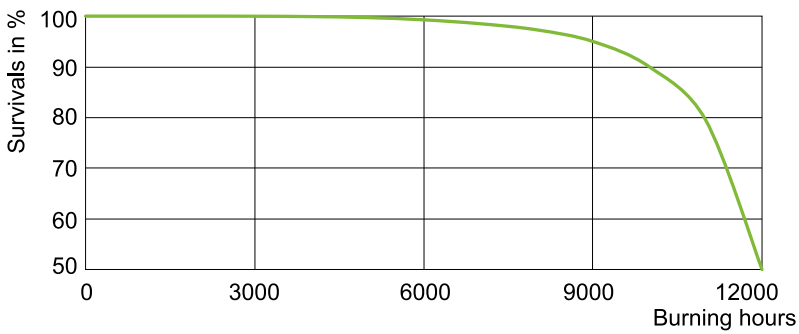

Levetid

LDLE_CDM-T_0001-Life expectancy diagram