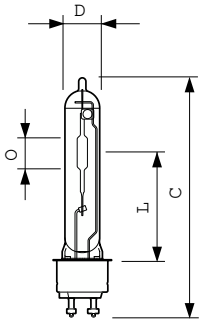

Product data

General Information		Voltage (Nom)		Controls and Dimming	
Cap-Base	PGZ12		94 V		
Operating Position	UNIVERSAL [Any or Universal (U)]	Mechanical and Housing			
Life to 50% Failures (Nom)	30,000 hour(s)	Bulb Finish	Clear	Dimmable	Yes
Light Technical		Bulb Shape	T19	Approval and Application	
Color Code	728 [CCT of 2800K]	Net Weight (Piece)	0.040 kg	Mercury (Hg) Content (Nom)	3.9 mg
Color Designation	White (WH)	Energy Consumption kWh/1000 h			
Chromaticity Coordinate X (Nom)	440	154 kWh			
Chromaticity Coordinate Y (Nom)	413	Product Data			
Luminous Efficacy (rated) (Nom)	125 lm/W	Order product name	CPO-TW 140W/728 White PGZ12		
Color rendering index (CRI)	72				
Arc Length O (Nom)	22 mm				
Operating and Electrical					
Power Consumption	141.0 W				

CosmoPolis CosmoWhite

Full product name	CPO-TW 140W/728 White PGZ12
Order code	928088805105
Material Nr. (12NC)	928088805105
Numerator - Quantity Per Pack	1
EAN/UPC - Product/Case	046677157326

Numerator - Packs per outer box	12
EAN/UPC - Case	50046677157321

Dimensional drawing

Product	D (max)	D	O	L	C (max)
CPO-TW 140W/728 White PGZ12	20 mm	19 mm	22 mm	66 mm	150 mm

Photometric data

Light Distribution Diagram - CPO-TW 140W/728 White PGZ12

Spectral Power Distribution Colour - CPO-TW 140W/728 White PGZ12