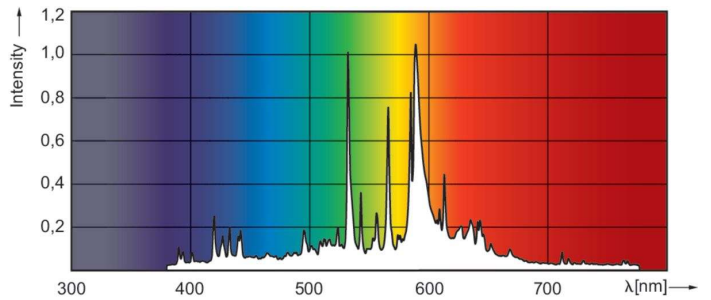

Product data

General Information		Voltage (Nom)		Controls and Dimming	
Cap-Base	PGZ12		94 V		
Operating Position	UNIVERSAL [Any or Universal (U)]	Mechanical and Housing			
Life to 50% Failures (Nom)	30,000 hour(s)	Bulb Finish	Clear	Dimmable	Yes
Light Technical		Bulb Shape	T19	Approval and Application	
Color Code	728 [CCT of 2800K]	Net Weight (Piece)	0.040 kg	Mercury (Hg) Content (Nom)	3.9 mg
Color Designation	White (WH)	Energy Consumption kWh/1000 h			
Chromaticity Coordinate X (Nom)	440	154 kWh			
Chromaticity Coordinate Y (Nom)	413	Product Data			
Luminous Efficacy (rated) (Nom)	125 lm/W	Order product name	CPO-TW 140W/728 White PGZ12		
Color rendering index (CRI)	72				
Arc Length O (Nom)	22 mm				
Operating and Electrical					
Power Consumption	141.0 W				

Dimensional drawing

Product	D (max)	D	O	L	C (max)
CPO-TW 140W/728 White PGZ12	20 mm	19 mm	22 mm	66 mm	150 mm

Photometric data

Light Distribution Diagram - CPO-TW 140W/728 White PGZ12

Spectral Power Distribution Colour - CPO-TW 140W/728 White PGZ12