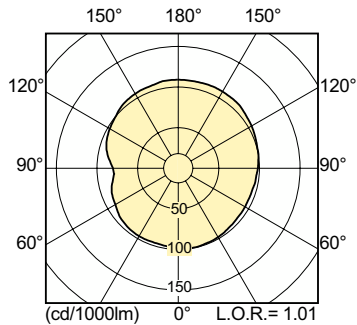

Product data

General Information		Voltage (Nom)		Controls and Dimming	
Cap-Base	PGZ12		94 V		
Operating Position	UNIVERSAL [Any or Universal (U)]	Mechanical and Housing			
Life to 50% Failures (Nom)	30,000 hour(s)	Bulb Finish	Clear	Dimmable	Yes
Light Technical		Bulb Shape	T19	Approval and Application	
Color Code	728 [CCT of 2800K]	Net Weight (Piece)	0.040 kg	Mercury (Hg) Content (Nom)	3.9 mg
Color Designation	White (WH)	Energy Consumption kWh/1000 h			
Chromaticity Coordinate X (Nom)	440	154 kWh			
Chromaticity Coordinate Y (Nom)	413	Product Data			
Luminous Efficacy (rated) (Nom)	125 lm/W	Order product name	CPO-TW 140W/728 White PGZ12		
Color rendering index (CRI)	72				
Arc Length O (Nom)	22 mm				
Operating and Electrical					
Power Consumption	141.0 W				

CosmoPolis CosmoWhite

Full product name	CPO-TW 140W/728 White PGZ12
Order code	928088805105
Material Nr. (12NC)	928088805105
Numerator - Quantity Per Pack	1
EAN/UPC - Product/Case	046677157326

Numerator - Packs per outer box	12
EAN/UPC - Case	50046677157321

Dimensional drawing

Product	D (max)	D	O	L	C (max)
CPO-TW 140W/728 White PGZ12	20 mm	19 mm	22 mm	66 mm	150 mm

Photometric data

Light Distribution Diagram - CPO-TW 140W/728 White PGZ12

Spectral Power Distribution Colour - CPO-TW 140W/728 White PGZ12