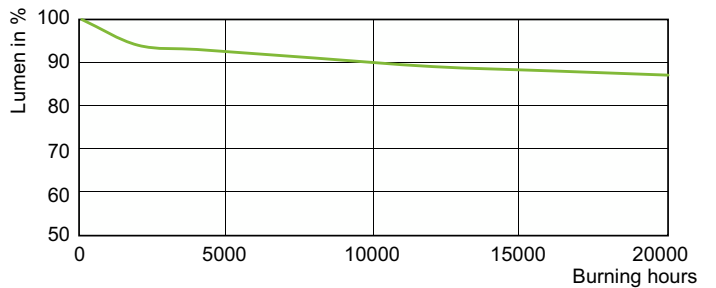

CosmoPolis CosmoWhite

Full product name	CPO-TW 140W/728 White PGZ12
Order code	928088805105
Material Nr. (12NC)	928088805105
Numerator - Quantity Per Pack	1
EAN/UPC - Product/Case	046677157326

Numerator - Packs per outer box	12
EAN/UPC - Case	50046677157321

Dimensional drawing

Product	D (max)	D	O	L	C (max)
CPO-TW 140W/728 White PGZ12	20 mm	19 mm	22 mm	66 mm	150 mm

Photometric data

Spectral Power Distribution Colour - CPO-TW 140W/728 White PGZ12

Lifetime

LDLE_CPO-TW_0003-Life expectancy diagram