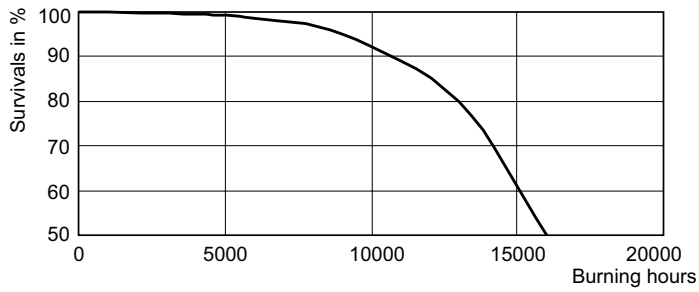

MASTERC colour CDM-TP

Lifetime

LDLE_CDM-TP_0001-Life expectancy diagram

Lumen Maintenance Diagram - MASTERC CDM-TP 70W/830 PG12-2 1CT/12