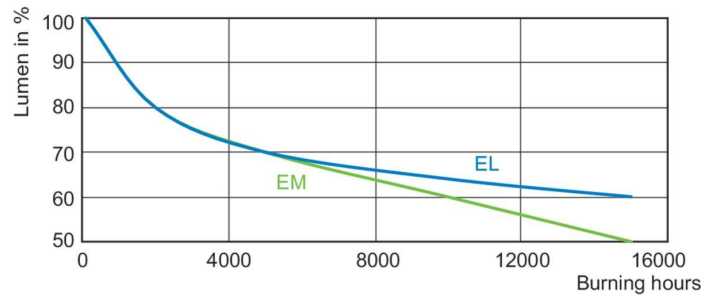

MASTERC colour CDM-TP

Lifetime

LDLE_CDM-TP_0001-Life expectancy diagram

Lumen Maintenance Diagram - MASTERC CDM-TP 70W/830 PG12-2 1CT/12