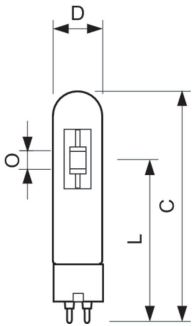

Product data

General Information		Operating and Electrical	
Cap base	PG12-2	Power Consumption	73.2 W
Operating position	UNIVERSAL [Any or Universal (U)]	Voltage (nom.)	90 V
Life to 50% failures (nom.)	16,000 h		
Light Technical		Controls and Dimming	
Colour Code	830 [CCT of 3000K]	Dimmable	No
Colour designation	Warm White (WW)		
Chromaticity Coordinate X (Nom)	428	Mechanical and Housing	
Chromaticity Coordinate Y (Nom)	401	Lamp Finish	Clear
Correlated Colour Temperature (Nom)	3000 K	Bulb shape	T31
Luminous efficacy (rated) (nom.)	82 lm/W	Net Weight (Piece)	72.000 g
Colour rendering index (CRI)	80		
Arc Length O (Nom)	7 mm	Approval and Application	
		Energy Efficiency Class	G
		Mercury (Hg) content (nom.)	5.2 mg

MASTERC colour CDM-TP

Energy consumption kWh/1,000 hours	81 kWh
Product Data	
Order product name	MASTERC CDM-TP 70W/830 PG12-2 1CT/12
Full product name	MASTERC CDM-TP 70W/830 PG12-2 1CT/12
Full EOC	871150020127015
Order code	928086909230
Material no. (12 NC)	928086909230

Local order code	70CDMTP830
Numerator – quantity per pack	1
EAN/UPC – Product/Case	8711500201270
Numerator – packs per outer box	12
EAN/UPC – Case	8711500201287

Dimensional drawing

Product	D (max)	O	L (min)	L (max)	L	C (max)
MASTERC CDM-TP 70W/830 PG12-2 1CT/12	32.00 mm	7 mm	89 mm	93 mm	91 mm	149 mm