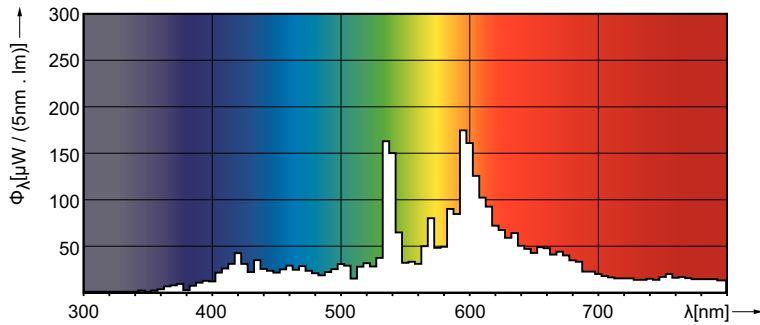

MASTERColour CDM-TP

MASTERC CDM-TP 70W/830 PG12-2 1CT/12

Range of protected, high-efficiency, discharge lamps with a stable colour over lifetime and a crisp, sparkling light to be used in open luminaires

Product data

General Information		Operating and Electrical	
Cap base	PG12-2	Power Consumption	73.2 W
Operating position	UNIVERSAL [Any or Universal (U)]	Voltage (nom.)	90 V
Life to 50% failures (nom.)	16,000 h		
Light Technical		Controls and Dimming	
Colour Code	830 [CCT of 3000K]	Dimmable	No
Colour designation	Warm White (WW)		
Chromaticity Coordinate X (Nom)	428	Mechanical and Housing	
Chromaticity Coordinate Y (Nom)	401	Lamp Finish	Clear
Correlated Colour Temperature (Nom)	3000 K	Bulb shape	T31
Luminous efficacy (rated) (nom.)	82 lm/W	Net Weight (Piece)	72.000 g
Colour rendering index (CRI)	80		
Arc Length O (Nom)	7 mm	Approval and Application	
		Energy Efficiency Class	G
		Mercury (Hg) content (nom.)	5.2 mg

MASTERC colour CDM-TP

Energy consumption kWh/1,000 hours	81 kWh
Product Data	
Order product name	MASTERC CDM-TP 70W/830 PG12-2 1CT/12
Full product name	MASTERC CDM-TP 70W/830 PG12-2 1CT/12
Full EOC	871150020127015
Order code	928086909230
Material no. (12 NC)	928086909230

Photometric data

Spectral Power Distribution Colour - MASTERC CDM-TP 70W/830 PG12-2 1CT/12

MASTERC colour CDM-TP

Lifetime

LDLE_CDM-TP_0001-Life expectancy diagram

Lumen Maintenance Diagram - MASTERC CDM-TP 70W/830 PG12-2 1CT/12