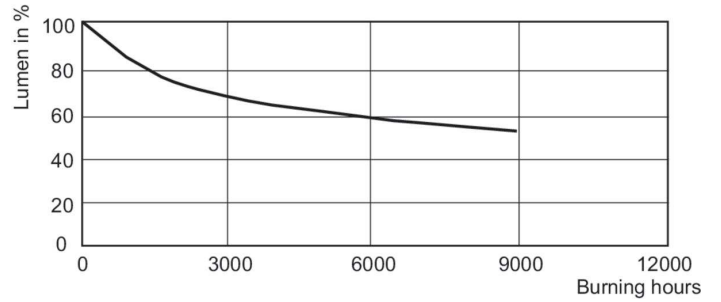

Photometric data

Light Distribution Diagram - MASTERC CDM-R 35W/830 E26 PAR30L 30D 1CT

Spectral Power Distribution Colour - MASTERC CDM-R 35W/830 E26 PAR30L 30D 1CT

MASTERC colour CDM-R

Lifetime

LDLE_CDM-R_35W_830_PAR30L-Life expectancy diagram