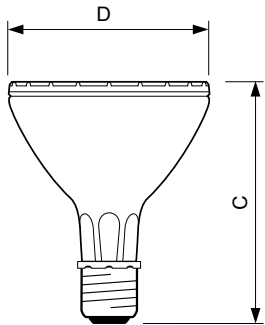

Product data

General Information		Operating and Electrical	
Cap-Base	E26 [Single Contact Medium Screw]	Power Consumption	39.1 W
Operating Position	UNIVERSAL [Any or Universal (U)]	Warm-up time to 60% light	120 s
Life to 50% Failures (Nom)	8,000 hour(s)	Voltage (Nom)	86 V
Light Technical		Controls and Dimming	
Color Code	830 [CCT of 3000K]	Dimmable	No
Beam Angle (Nom)	30 degree(s)	Mechanical and Housing	
Luminous Intensity (Nom)	7,400 cd	Bulb Finish	Clear
Color Designation	Warm White (WW)	Bulb Shape	PAR30L
Chromaticity Coordinate X (Nom)	0.431	Net Weight (Piece)	0.225 kg
Chromaticity Coordinate Y (Nom)	0.400	Approval and Application	
Correlated Color Temperature (Nom)	3000 K	Mercury (Hg) Content (Nom)	2.8 mg
Color rendering index (CRI)	81		

MASTERC colour CDM-R

Energy Consumption kWh/1000 h	42 kWh
Product Data	
Order product name	MASTERC CDM-R 35W/830 E26 PAR30L 30D 1CT
Full product name	MASTERC CDM-R 35W/830 E26 PAR30L 30D 1CT
Full product code	872790088718100
Order code	928085600610

Material Nr. (12NC)	928085600610
Numerator - Quantity Per Pack	1
EAN/UPC - Product/Case	8727900887181
Numerator - Packs per outer box	6
EAN/UPC - Case	8727900887198

Dimensional drawing

Product	D (max)	D	C (max)	C
MASTERC CDM-R 35W/830 E26 PAR30L 30D 1CT	97 mm	95 mm	120 mm	118 mm