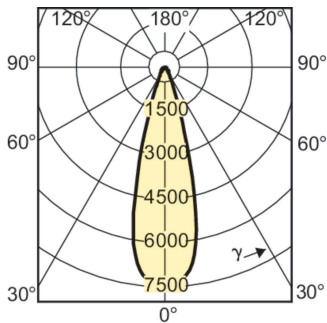

Photometric data

Light Distribution Diagram - MASTERC CDM-R 35W/830 E26 PAR30L 30D 1CT