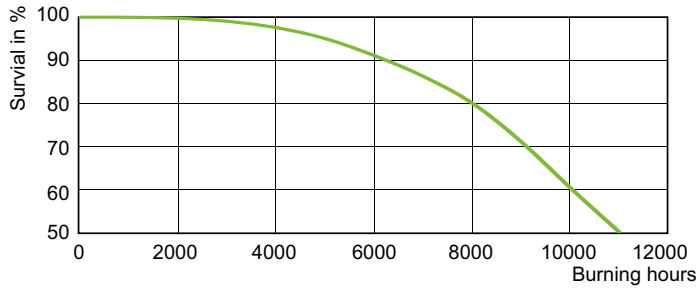

Photometric data

Light Distribution Diagram - MASTERC CDM-R 35W/830 E26 PAR30L 30D 1CT

Spectral Power Distribution Colour - MASTERC CDM-R 35W/830 E26 PAR30L 30D 1CT

MASTERC colour CDM-R

Lifetime

LDLE_CDM-R_35W_830_PAR30L-Life expectancy diagram