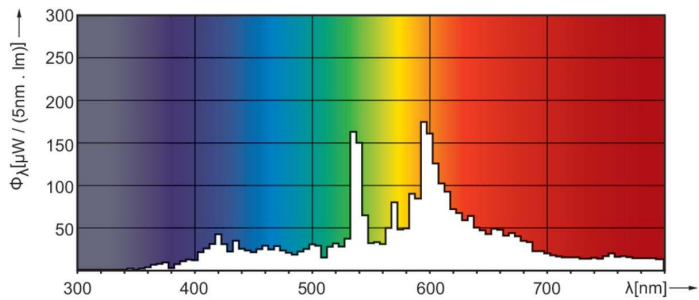

MASTERC colour CDM-R

Energy Consumption kWh/1000 h	42 kWh
Product Data	
Order product name	MASTERC CDM-R 35W/830 E26 PAR30L 30D 1CT
Full product name	MASTERC CDM-R 35W/830 E26 PAR30L 30D 1CT
Full product code	872790088718100
Order code	928085600610

Photometric data

Light Distribution Diagram - MASTERC CDM-R 35W/830 E26 PAR30L 30D 1CT

Spectral Power Distribution Colour - MASTERC CDM-R 35W/830 E26 PAR30L 30D 1CT

MASTERC colour CDM-R

Lifetime

LDLE_CDM-R_35W_830_PAR30L-Life expectancy diagram