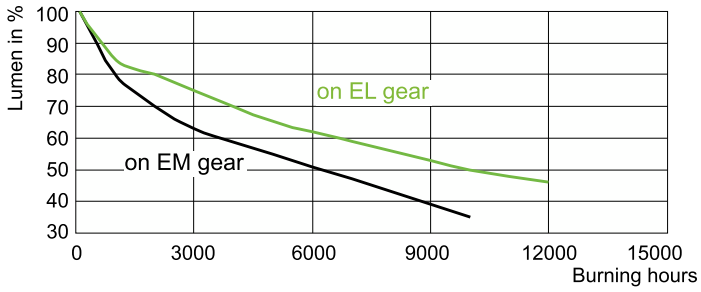

MASTERC colour CDM-TC

Levetid

Lumen Maintenance Diagram - MASTERC CDM-TC 35W/830 G8.5 1CT/12

LDLE_CDM-TC_0001-Life expectancy diagram