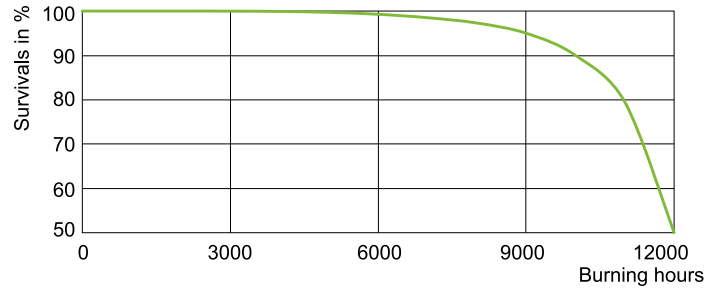

MASTERC colour CDM-TC

Levetid

Lumen Maintenance Diagram - MASTERC CDM-TC 35W/830 G8.5 1CT/12

LDLE_CDM-TC_0001-Life expectancy diagram