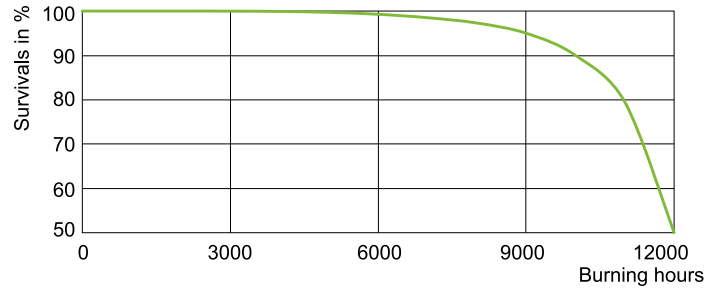

MASTERC colour CDM-TC

Lifetime

Lumen Maintenance Diagram - MASTERC CDM-TC 35W/830 G8.5 1CT/12

LDLE_CDM-TC_0001-Life expectancy diagram