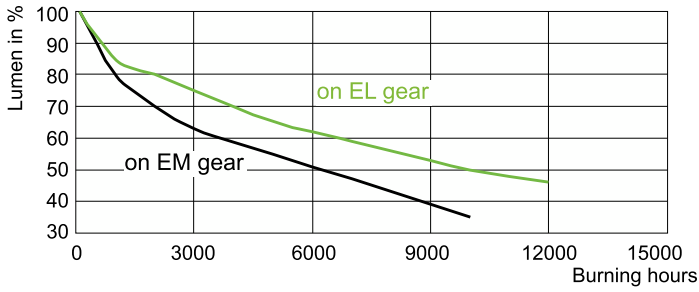

MASTERC colour CDM-TC

Lifetime

Lumen Maintenance Diagram - MASTERC CDM-TC 35W/830 G8.5 1CT/12

LDLE_CDM-TC_0001-Life expectancy diagram