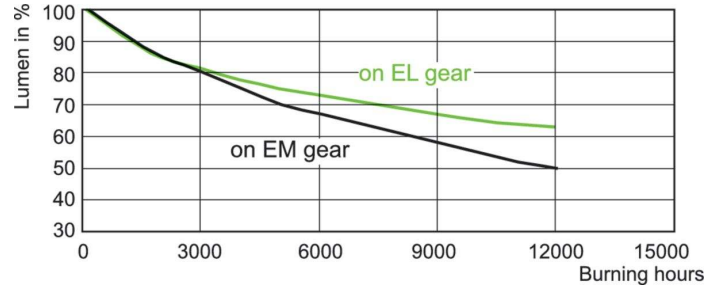

MASTERC colour CDM-T

Kullanım Ömrü

LDLE_CDM-T_70W_942-Life expectancy diagram

Lumen Maintenance Diagram - MASTERC CDM-T 70W/942 G12 1CT/12