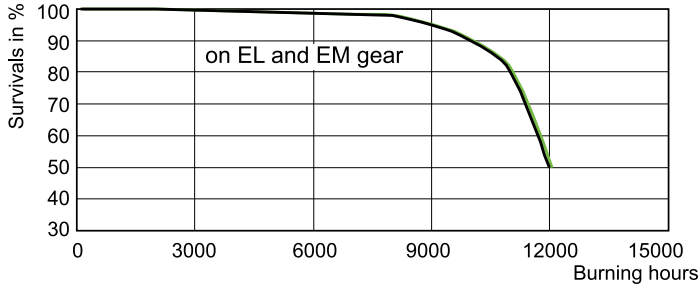

MASTERC colour CDM-T

Kullanım Ömrü

LDLE_CDM-T_70W_942-Life expectancy diagram

Lumen Maintenance Diagram - MASTERC CDM-T 70W/942 G12 1CT/12