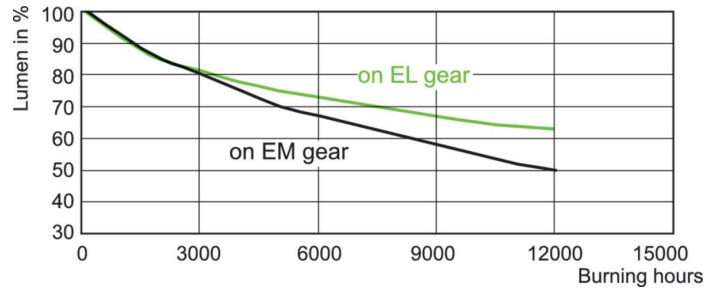

Photometric data

Spectral Power Distribution Colour - MASTERC CDM-T 70W/942 G12 1CT/12

Light Distribution Diagram - MASTERC CDM-T 70W/942 G12 1CT/12

MASTERC colour CDM-T

Lifetime

LDLE_CDM-T_70W_942-Life expectancy diagram