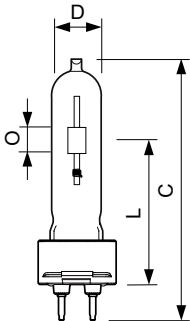

| | |
|--------------------|----------|
| Bulb Finish | Clear |
| Bulb Shape | T19 |
| Net Weight (Piece) | 0.029 kg |

Approval and Application

| | |
|-------------------------------|--------|
| Energy Efficiency Class | G |
| Mercury (Hg) Content (Max) | 6.1 mg |
| Mercury (Hg) Content (Nom) | 6.1 mg |
| Energy Consumption kWh/1000 h | 74 kWh |
| EPREL Registration Number | 473337 |
| CE mark | Yes |

Product Data

| | |
|---------------------------------|----------------------------------|
| Order product name | MASTERC CDM-T 70W/942 G12 1CT/12 |
| Full product name | MASTERC CDM-T 70W/942 G12 1CT/12 |
| Full product code | 871150019927015 |
| Order code | 928084505131 |
| Material Nr. (12NC) | 928084505131 |
| Numerator - Quantity Per Pack | 1 |
| EAN/UPC - Product/Case | 8711500199270 |
| Numerator - Packs per outer box | 12 |
| EAN/UPC - Case | 8711500199287 |

Dimensional drawing

| Product | D (max) | D | O | L (min) | L (max) | L | C (max) |
|-------------------------------------|---------|-----------|------|---------|---------|-------|---------|
| MASTERC CDM-T 70W/942 G12 1CT/12 | 20 mm | 0.75 inch | 6 mm | 55 mm | 57 mm | 56 mm | 103 mm |