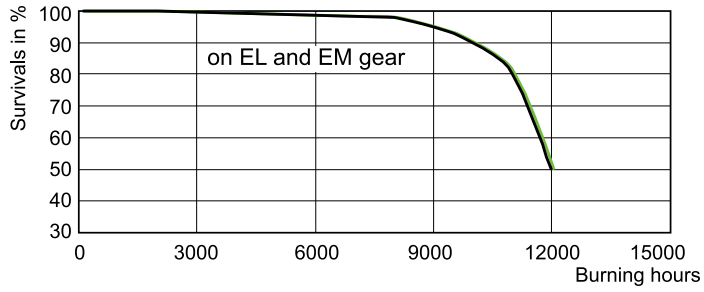

Photometric data

Spectral Power Distribution Colour - MASTERC CDM-T 70W/942 G12 1CT/12

Light Distribution Diagram - MASTERC CDM-T 70W/942 G12 1CT/12

MASTERC colour CDM-T

Lifetime

LDLE_CDM-T_70W_942-Life expectancy diagram