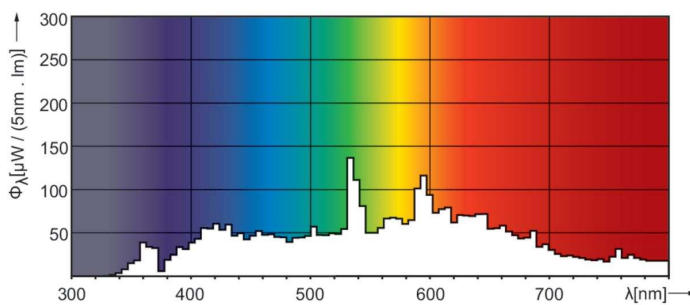

Photometric data

Spectral Power Distribution Colour - MASTERC CDM-T 70W/942 G12 1CT/12