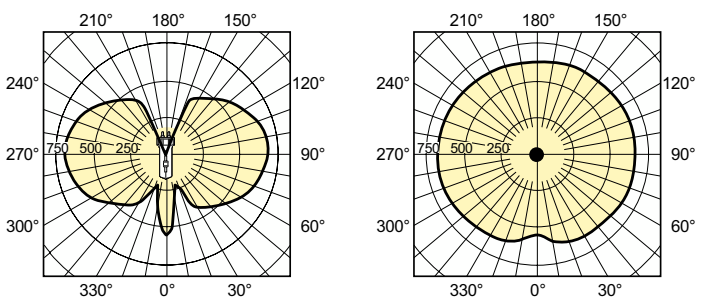

Photometric data

Light Distribution Diagram - MASTERC CDM-T 70W/942 G12 1CT/12