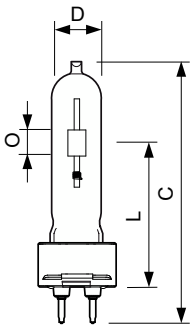

Luminous Efficacy (rated) (Nom)	85 lm/W
Color rendering index (CRI)	92
Arc Length O (Nom)	6 mm
Operating and Electrical	
Power Consumption	73.2 W
Voltage (Nom)	88 V
Controls and Dimming	
Dimmable	No
Mechanical and Housing	
Bulb Finish	Clear

# MASTERC colour CDM-T

Bulb Shape	T19
Net Weight (Piece)	0.029 kg
<b>Approval and Application</b>	
Energy Efficiency Class	G
Mercury (Hg) Content (Max)	6.1 mg
Mercury (Hg) Content (Nom)	6.1 mg
Energy Consumption kWh/1000 h	74 kWh
EPREL Registration Number	473337
CE mark	Yes

## Product Data

Order product name	MASTERC CDM-T 70W/942 G12 1CT/12
--------------------	----------------------------------

Full product name	MASTERC CDM-T 70W/942 G12 1CT/12
Full product code	871150019927015
Order code	928084505131
Material Nr. (12NC)	928084505131
Numerator - Quantity Per Pack	1
EAN/UPC - Product/Case	8711500199270
Numerator - Packs per outer box	12
EAN/UPC - Case	8711500199287

## Dimensional drawing

Product	D (max)	D	O	L (min)	L (max)	L	C (max)
MASTERC CDM-T 70W/942 G12 1CT/12	20 mm	0.75 inch	6 mm	55 mm	57 mm	56 mm	103 mm