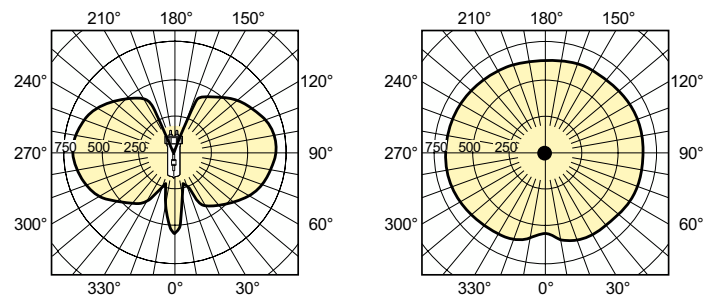

Luminous Efficacy (rated) (Nom)	85 lm/W
Color rendering index (CRI)	92
Arc Length O (Nom)	6 mm
Operating and Electrical	
Power Consumption	73.2 W
Voltage (Nom)	88 V
Controls and Dimming	
Dimmable	No
Mechanical and Housing	
Bulb Finish	Clear

## Dimensional drawing

Product	D (max)	D	O	L (min)	L (max)	L	C (max)
MASTERC CDM-T 70W/942 G12 1CT/12	20 mm	0.75 inch	6 mm	55 mm	57 mm	56 mm	103 mm

## Photometric data

Spectral Power Distribution Colour - MASTERC CDM-T 70W/942 G12 1CT/12

Light Distribution Diagram - MASTERC CDM-T 70W/942 G12 1CT/12