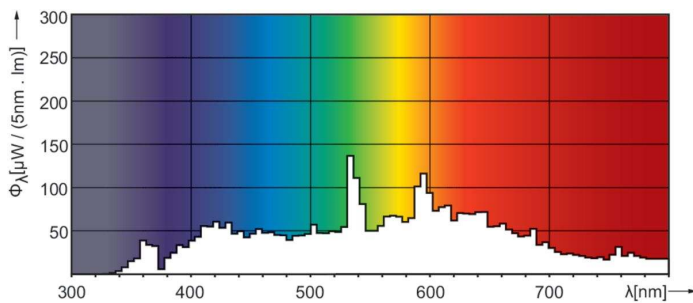

Photometric data

Spectral Power Distribution Colour - MASTERC CDM-T 70W/942 G12 1CT/12