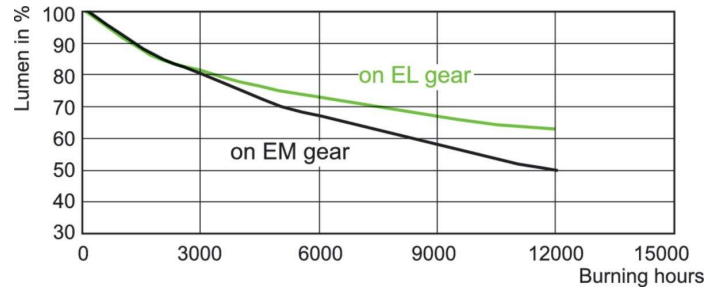

MASTERC colour CDM-T

Lifetime

LDLE_CDM-T_70W_942-Life expectancy diagram

Lumen Maintenance Diagram - MASTERC CDM-T 70W/942 G12 1CT/12