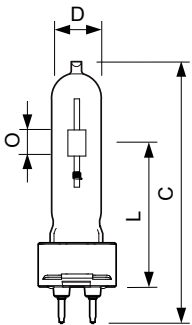

Luminous Efficacy (rated) (Nom)	79 lm/W
Color rendering index (CRI)	83
Arc Length O (Nom)	5 mm

Operating and Electrical	
Power Consumption	39.1 W
Voltage (Nom)	82 V

Controls and Dimming	
Dimmable	No

Mechanical and Housing	
Bulb Finish	Clear

MASTERC colour CDM-T

Bulb Shape	T19
Net Weight (Piece)	27.000 g

Approval and Application

Energy Efficiency Class	G
Mercury (Hg) Content (Max)	3.2 mg
Mercury (Hg) Content (Nom)	3.1 mg
Energy Consumption kWh/1000 h	40 kWh
EPREL Registration Number	473333
CE mark	Yes

Product Data

Order product name	MASTERC CDM-T 35W/830 G12 1CT/12
--------------------	----------------------------------

Full product name	MASTERC CDM-T 35W/830 G12 1CT/12
Full product code	871150019697215
Order code	928083105125
Material Nr. (12NC)	928083105125
Numerator - Quantity Per Pack	1
EAN/UPC - Product/Case	8711500196972
Numerator - Packs per outer box	12
EAN/UPC - Case	8711500196989

Dimensional drawing

Product	D (max)	D	O	L (min)	L (max)	L	C (max)
MASTERC CDM-T 35W/830 G12 1CT/12	20 mm	0.75 inch	5 mm	55 mm	57 mm	56 mm	103 mm

Photometric data

Light Distribution Diagram - MASTERC CDM-T 35W/830 G12 1CT/12