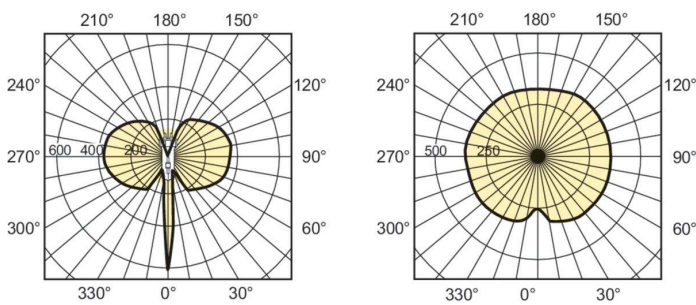

Product data

General Information	
Cap-Base	G12
Operating Position	UNIVERSAL [Any or Universal (U)]
Flux measurement reference	Sphere
Life to 50% Failures (Nom)	12,000 hour(s)

Light Technical	
Color Code	830 [CCT of 3000K]
Luminous Flux	3,100 lm
Color Designation	Warm White (WW)
Chromaticity Coordinate X (Nom)	0.434
Chromaticity Coordinate Y (Nom)	0.398
Correlated Color Temperature (Nom)	3000 K

Luminous Efficacy (rated) (Nom)	79 lm/W
Color rendering index (CRI)	83
Arc Length O (Nom)	5 mm

Operating and Electrical	
Power Consumption	39.1 W
Voltage (Nom)	82 V

Controls and Dimming	
Dimmable	No

Mechanical and Housing	
Bulb Finish	Clear

MASTERC colour CDM-T

Bulb Shape	T19
Net Weight (Piece)	27.000 g

Approval and Application

Energy Efficiency Class	G
Mercury (Hg) Content (Max)	3.2 mg
Mercury (Hg) Content (Nom)	3.1 mg
Energy Consumption kWh/1000 h	40 kWh
EPREL Registration Number	473333
CE mark	Yes

Dimensional drawing

Product	D (max)	D	O	L (min)	L (max)	L	C (max)
MASTERC CDM-T 35W/830 G12 1CT/12	20 mm	0.75 inch	5 mm	55 mm	57 mm	56 mm	103 mm

Photometric data

Light Distribution Diagram - MASTERC CDM-T 35W/830 G12 1CT/12