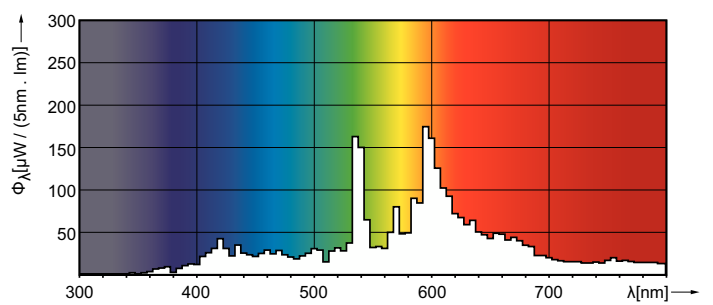

Photometric data

Spectral Power Distribution Colour - MASTERC CDM-T 35W/830 G12 1CT/12