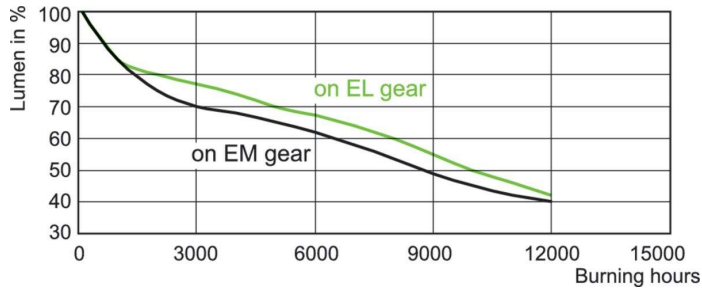

MASTERC colour CDM-T

Lifetime

Lumen Maintenance Diagram - MASTERC CDM-T 35W/830 G12 1CT/12

LDLE_CDM-T_0001-Life expectancy diagram