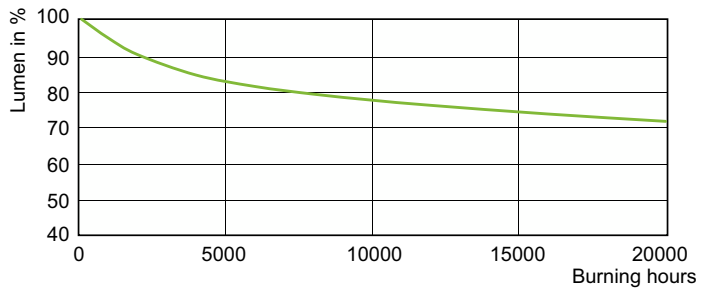

Product data

General Information		Operating and Electrical	
Cap-Base	E27	Power Consumption	74.0 W
Operating Position	UNIVERSAL [Any or Universal (U)]	Voltage (Nom)	96 V
Flux measurement reference	Sphere	Controls and Dimming	
Life to 50% Failures (Nom)	20,000 hour(s)	Dimmable	Yes
Light Technical		Mechanical and Housing	
Color Code	942 [CCT of 4200K]	Bulb Finish	Clear
Luminous Flux	7,500 lm	Bulb Shape	T35
Color Designation	Cool White (CW)	Net Weight (Piece)	48.000 g
Chromaticity Coordinate X (Nom)	0.371	Approval and Application	
Chromaticity Coordinate Y (Nom)	0.366	Energy Efficiency Class	F
Correlated Color Temperature (Nom)	4200 K	Mercury (Hg) Content (Max)	6.6 mg
Luminous Efficacy (rated) (Nom)	101 lm/W	Mercury (Hg) Content (Nom)	6.6 mg
Color rendering index (CRI)	90	Energy Consumption kWh/1000 h	74 kWh
Arc Length O (Nom)	7.75 mm		

Photometric data

Light Distribution Diagram - MASTER CityWh CDO-TT Plus 70W/942 E27

Spectral Power Distribution Colour - MASTER CityWh CDO-TT Plus 70W/942 E27

MASTER CityWhite CDO-TT

Lifetime

Lumen Maintenance Diagram - MASTER CityWh CDO-TT Plus 70W/942 E27