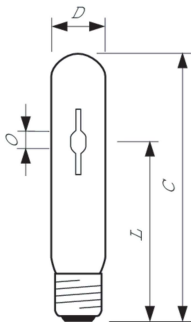

MASTER CityWhite CDO-TT

MASTER CityWh CDO-TT Plus 70W/942 E27

Ceramic metal halide lamp with clear tubular outer bulb shape, used in outdoor offering pleasant white light

Warnings and Safety

- Use only in totally enclosed luminaire, even during testing (IEC61167, IEC 62035, IEC60598)
- The luminaire must be able to contain hot lamp parts if the lamp ruptures
- Lamps may use electronic or electromagnetic control gear
- Control gear must include end-of-life protection (IEC61167, IEC 62035)

Product data

General Information		Operating and Electrical	
Cap-Base	E27	Power Consumption	74.0 W
Operating Position	UNIVERSAL [Any or Universal (U)]	Voltage (Nom)	96 V
Flux measurement reference	Sphere	Controls and Dimming	
Life to 50% Failures (Nom)	20,000 hour(s)	Dimmable	Yes
Light Technical		Mechanical and Housing	
Color Code	942 [CCT of 4200K]	Bulb Finish	Clear
Luminous Flux	7,500 lm	Bulb Shape	T35
Color Designation	Cool White (CW)	Net Weight (Piece)	48.000 g
Chromaticity Coordinate X (Nom)	0.371	Approval and Application	
Chromaticity Coordinate Y (Nom)	0.366	Energy Efficiency Class	F
Correlated Color Temperature (Nom)	4200 K	Mercury (Hg) Content (Max)	6.6 mg
Luminous Efficacy (rated) (Nom)	101 lm/W	Mercury (Hg) Content (Nom)	6.6 mg
Color rendering index (CRI)	90	Energy Consumption kWh/1000 h	74 kWh
Arc Length O (Nom)	7.75 mm		

Material Nr. (12NC)	928082619230
Numerator - Quantity Per Pack	1
EAN/UPC - Product/Case	8718696596791
Numerator - Packs per outer box	12
EAN/UPC - Case	8718696596807

Dimensional drawing

Product	D (max)	O	L	C (max)
MASTER CityWh CDO-TT Plus 70W/942 E27	36 mm	7.75 mm	102 mm	156 mm