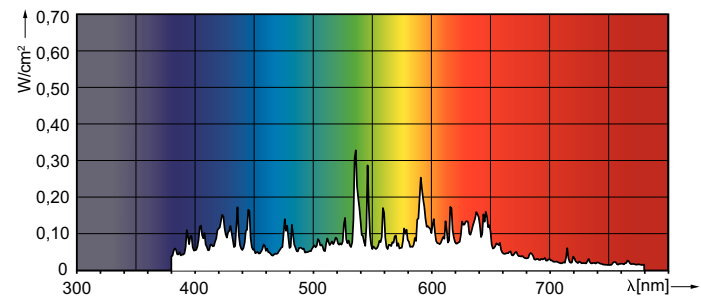

MASTER CityWhite CDO-TT

MASTER CityWh CDO-TT Plus 70W/942 E27

Ceramic metal halide lamp with clear tubular outer bulb shape, used in outdoor offering pleasant white light

Warnings and Safety

- Use only in totally enclosed luminaire, even during testing (IEC61167, IEC 62035, IEC60598)
- The luminaire must be able to contain hot lamp parts if the lamp ruptures
- Lamps may use electronic or electromagnetic control gear
- Control gear must include end-of-life protection (IEC61167, IEC 62035)

Product data

General Information		Operating and Electrical	
Cap-Base	E27	Power Consumption	74.0 W
Operating Position	UNIVERSAL [Any or Universal (U)]	Voltage (Nom)	96 V
Flux measurement reference	Sphere	Controls and Dimming	
Life to 50% Failures (Nom)	20,000 hour(s)	Dimmable	Yes
Light Technical		Mechanical and Housing	
Color Code	942 [CCT of 4200K]	Bulb Finish	Clear
Luminous Flux	7,500 lm	Bulb Shape	T35
Color Designation	Cool White (CW)	Net Weight (Piece)	48.000 g
Chromaticity Coordinate X (Nom)	0.371	Approval and Application	
Chromaticity Coordinate Y (Nom)	0.366	Energy Efficiency Class	F
Correlated Color Temperature (Nom)	4200 K	Mercury (Hg) Content (Max)	6.6 mg
Luminous Efficacy (rated) (Nom)	101 lm/W	Mercury (Hg) Content (Nom)	6.6 mg
Color rendering index (CRI)	90	Energy Consumption kWh/1000 h	74 kWh
Arc Length O (Nom)	7.75 mm		

Material Nr. (12NC)	928082619230
Numerator - Quantity Per Pack	1
EAN/UPC - Product/Case	8718696596791
Numerator - Packs per outer box	12
EAN/UPC - Case	8718696596807

Dimensional drawing

Product	D (max)	O	L	C (max)
MASTER CityWh CDO-TT Plus 70W/942 E27	36 mm	7.75 mm	102 mm	156 mm

Photometric data

Light Distribution Diagram - MASTER CityWh CDO-TT Plus 70W/942 E27

Spectral Power Distribution Colour - MASTER CityWh CDO-TT Plus 70W/942 E27

MASTER CityWhite CDO-TT

Lifetime

Lumen Maintenance Diagram - MASTER CityWh CDO-TT Plus 70W/942 E27