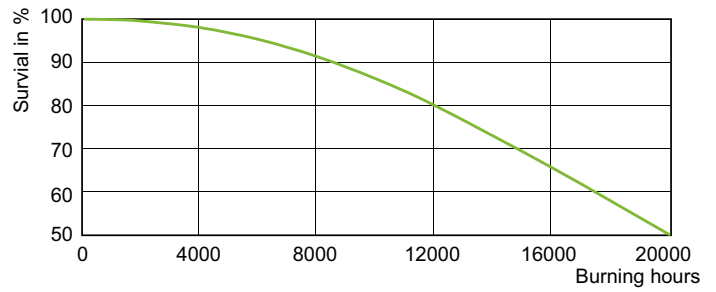

Product data

General Information		Operating and Electrical	
Cap-Base	E27	Power Consumption	74.0 W
Operating Position	UNIVERSAL [Any or Universal (U)]	Voltage (Nom)	96 V
Flux measurement reference	Sphere	Controls and Dimming	
Life to 50% Failures (Nom)	20,000 hour(s)	Dimmable	Yes
Light Technical		Mechanical and Housing	
Color Code	942 [CCT of 4200K]	Bulb Finish	Clear
Luminous Flux	7,500 lm	Bulb Shape	T35
Color Designation	Cool White (CW)	Net Weight (Piece)	48.000 g
Chromaticity Coordinate X (Nom)	0.371	Approval and Application	
Chromaticity Coordinate Y (Nom)	0.366	Energy Efficiency Class	F
Correlated Color Temperature (Nom)	4200 K	Mercury (Hg) Content (Max)	6.6 mg
Luminous Efficacy (rated) (Nom)	101 lm/W	Mercury (Hg) Content (Nom)	6.6 mg
Color rendering index (CRI)	90	Energy Consumption kWh/1000 h	74 kWh
Arc Length O (Nom)	7.75 mm		

Photometric data

Light Distribution Diagram - MASTER CityWh CDO-TT Plus 70W/942 E27

Spectral Power Distribution Colour - MASTER CityWh CDO-TT Plus 70W/942 E27

MASTER CityWhite CDO-TT

Lifetime

Lumen Maintenance Diagram - MASTER CityWh CDO-TT Plus 70W/942 E27