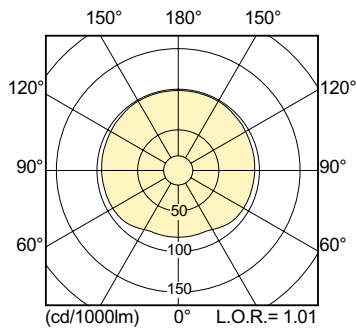

Photometric data

Light Distribution Diagram - MASTER CityWh CDO-TT Plus 70W/942 E27