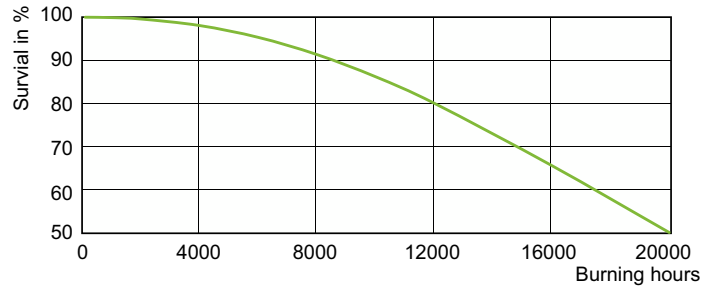

MASTER CityWhite CDO-TT Plus

Käyttöikä

Lumen Maintenance Diagram - MASTER CityWh CDO-TT Plus 150W/942 E40

HID, CDO-TT Plus 70W, 150W /942