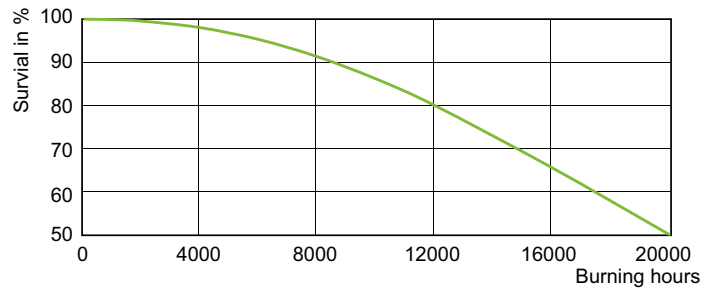

Operating and Electrical	
Power Consumption	150.0 W
Voltage (Nom)	97 V
Controls and Dimming	
Dimmable	Yes
Mechanical and Housing	
Bulb Finish	Clear
Bulb Shape	T46
Net Weight (Piece)	135.000 g
Approval and Application	
Energy Efficiency Class	F
Mercury (Hg) Content (Max)	13 mg
Mercury (Hg) Content (Nom)	12.6 mg
Energy Consumption kWh/1000 h	150 kWh

Photometric data

Light Distribution Diagram - MASTER CityWh CDO-TT Plus 150W/942 E40

Spectral Power Distribution Colour - MASTER CityWh CDO-TT Plus 150W/942 E40

MASTER CityWhite CDO-TT

Lifetime

Lumen Maintenance Diagram - MASTER CityWh CDO-TT Plus 150W/942 E40