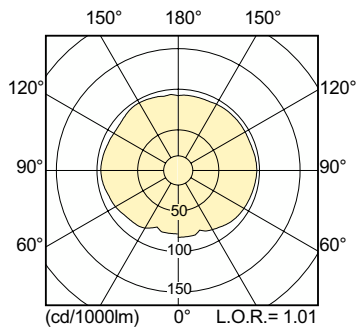

Photometric data

Light Distribution Diagram - MASTER CityWh CDO-TT Plus 150W/942 E40