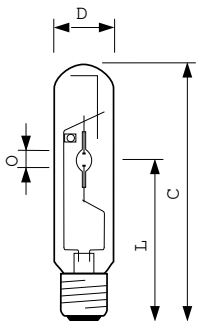

MASTER CityWhite CDO-TT

EPREL Registration Number	473331
CE mark	Yes
Product Data	
Order product name	MASTER CityWh CDO-TT Plus 150W/942 E40
Full product name	MASTER CityWh CDO-TT Plus 150W/942 E40
Full product code	871869659675300
Order code	928082519230

Material Nr. (12NC)	928082519230
Numerator - Quantity Per Pack	1
EAN/UPC - Product/Case	8718696596753
Numerator - Packs per outer box	12
EAN/UPC - Case	8718696596760

Dimensional drawing

Product	D (max)	O	L	C (max)
MASTER CityWh CDO-TT Plus 150W/942 E40	46 mm	10 mm	132 mm	211 mm