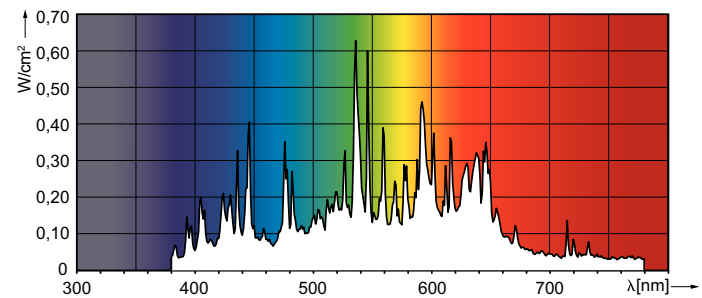

MASTER CityWhite CDO-TT

MASTER CityWh CDO-TT Plus 150W/942 E40

Ceramic metal halide lamp with clear tubular outer bulb shape, used in outdoor offering pleasant white light

Warnings and Safety

- Use only in totally enclosed luminaire, even during testing (IEC61167, IEC 62035, IEC60598)
- The luminaire must be able to contain hot lamp parts if the lamp ruptures
- Lamps may use electronic or electromagnetic control gear
- Control gear must include end-of-life protection (IEC61167, IEC 62035)

Product data

General Information	
Cap-Base	E40
Operating Position	UNIVERSAL [Any or Universal (U)]
Flux measurement reference	Sphere
Life to 50% Failures (Nom)	20,000 hour(s)
Light Technical	
Color Code	942 [CCT of 4200K]
Luminous Flux	16,100 lm
Color Designation	Cool White (CW)
Chromaticity Coordinate X (Nom)	0.371
Chromaticity Coordinate Y (Nom)	0.366
Correlated Color Temperature (Nom)	4200 K
Luminous Efficacy (rated) (Nom)	107 lm/W
Color rendering index (CRI)	91
Arc Length O (Nom)	10 mm

Photometric data

Light Distribution Diagram - MASTER CityWh CDO-TT Plus 150W/942 E40

Spectral Power Distribution Colour - MASTER CityWh CDO-TT Plus 150W/942 E40

MASTER CityWhite CDO-TT

Lifetime

Lumen Maintenance Diagram - MASTER CityWh CDO-TT Plus 150W/942 E40