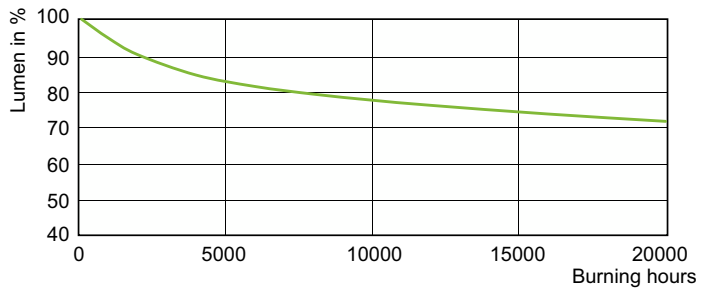

Product data

General Information	
Cap-Base	E40
Operating Position	UNIVERSAL [Any or Universal (U)]
Flux measurement reference	Sphere
Life to 50% Failures (Nom)	20,000 hour(s)
Light Technical	
Color Code	942 [CCT of 4200K]
Luminous Flux	16,100 lm
Color Designation	Cool White (CW)
Chromaticity Coordinate X (Nom)	0.371
Chromaticity Coordinate Y (Nom)	0.366
Correlated Color Temperature (Nom)	4200 K
Luminous Efficacy (rated) (Nom)	107 lm/W
Color rendering index (CRI)	91
Arc Length O (Nom)	10 mm

Operating and Electrical	
Power Consumption	150.0 W
Voltage (Nom)	97 V
Controls and Dimming	
Dimmable	Yes
Mechanical and Housing	
Bulb Finish	Clear
Bulb Shape	T46
Net Weight (Piece)	135.000 g
Approval and Application	
Energy Efficiency Class	F
Mercury (Hg) Content (Max)	13 mg
Mercury (Hg) Content (Nom)	12.6 mg
Energy Consumption kWh/1000 h	150 kWh

Photometric data

Light Distribution Diagram - MASTER CityWh CDO-TT Plus 150W/942 E40

Spectral Power Distribution Colour - MASTER CityWh CDO-TT Plus 150W/942 E40

MASTER CityWhite CDO-TT

Lifetime

Lumen Maintenance Diagram - MASTER CityWh CDO-TT Plus 150W/942 E40