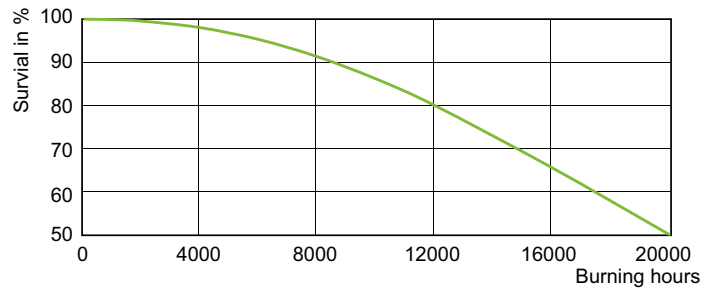

MASTER CityWhite CDO-TT

Levetid

Lumen Maintenance Diagram - MASTER CityWh CDO-TT Plus 150W/942 E40

HID, CDO-TT Plus 70W, 150W /942