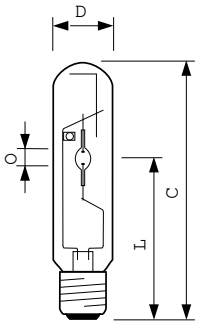

MASTER CityWhite CDO-TT

MASTER CityWhite CDO-TT Plus 250W/830 E40

Ceramic metal halide Outdoor with clear tubular outer bulb

Warnings and Safety

- Use only in totally enclosed luminaire, even during testing (IEC61167, IEC 62035, IEC60598)
- The luminaire must be able to contain hot lamp parts if the lamp ruptures
- Lamps may use electromagnetic control gear or electronic gear suitable to drive CDO lamps (e.g. HID-PV Xt CDO)
- Control gear must include end-of-life protection (IEC61167, IEC 62035)
- Warm restart time can be up to 15 minutes; T15 ignitors therefore advised
- A lamp breaking is extremely unlikely to have any impact on your health. If a lamp breaks, ventilate the room for 30 minutes and remove the parts, preferably with gloves. Put them in a sealed plastic bag and take it to your local waste facilities for recycling. Do not use a vacuum cleaner.

Product data

General Information		Color rendering index (CRI)	
Cap-Base	E40		88
Operating Position	UNIVERSAL [Any or Universal (U)]	Arc Length O (Nom)	12.1 mm
Flux measurement reference	Sphere	Operating and Electrical	
Life to 50% Failures (Nom)	23,000 hour(s)	Power Consumption	250.0 W
		Voltage (Nom)	99 V
Light Technical		Controls and Dimming	
Color Code	830 [CCT of 3000K]	Dimmable	Yes
Luminous Flux	28,400 lm	Mechanical and Housing	
Color Designation	Warm White (WW)	Bulb Finish	Clear
Chromaticity Coordinate X (Nom)	0.434	Bulb Shape	T46
Chromaticity Coordinate Y (Nom)	0.398		
Correlated Color Temperature (Nom)	3000 K		
Luminous Efficacy (rated) (Nom)	113 lm/W		

Dimensional drawing

Product	D (max)	O	L	C (max)
MASTER CityWh CDO-TT Plus 250W/830 E40	47 mm	12.1 mm	157 mm	257 mm

Photometric data

Light Distribution Diagram - MASTER CityWh CDO-TT Plus 250W/830 E40

Light Distribution Diagram - MASTER CityWh CDO-TT Plus 250W/830 E40