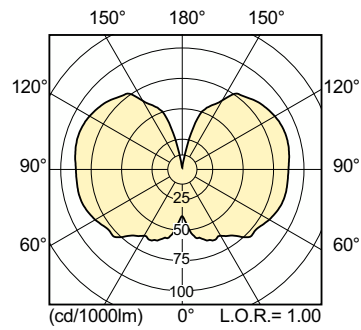

Product data

General Information		Color rendering index (CRI)	
Cap-Base	E40		88
Operating Position	UNIVERSAL [Any or Universal (U)]	Arc Length O (Nom)	12.1 mm
Flux measurement reference	Sphere	Operating and Electrical	
Life to 50% Failures (Nom)	23,000 hour(s)	Power Consumption	250.0 W
		Voltage (Nom)	99 V
Light Technical		Controls and Dimming	
Color Code	830 [CCT of 3000K]	Dimmable	Yes
Luminous Flux	28,400 lm	Mechanical and Housing	
Color Designation	Warm White (WW)	Bulb Finish	Clear
Chromaticity Coordinate X (Nom)	0.434	Bulb Shape	T46
Chromaticity Coordinate Y (Nom)	0.398		
Correlated Color Temperature (Nom)	3000 K		
Luminous Efficacy (rated) (Nom)	113 lm/W		

Dimensional drawing

Product	D (max)	O	L	C (max)
MASTER CityWh CDO-TT Plus 250W/830 E40	47 mm	12.1 mm	157 mm	257 mm

Photometric data

Light Distribution Diagram - MASTER CityWh CDO-TT Plus 250W/830 E40

Light Distribution Diagram - MASTER CityWh CDO-TT Plus 250W/830 E40