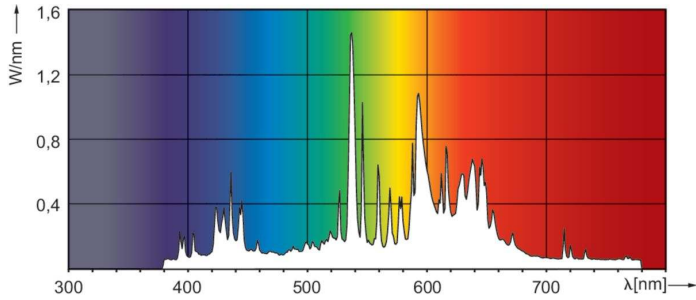

Product data

General Information		Color rendering index (CRI)	
Cap-Base	E40		88
Operating Position	UNIVERSAL [Any or Universal (U)]	Arc Length O (Nom)	12.1 mm
Flux measurement reference	Sphere	Operating and Electrical	
Life to 50% Failures (Nom)	23,000 hour(s)	Power Consumption	250.0 W
		Voltage (Nom)	99 V
Light Technical		Controls and Dimming	
Color Code	830 [CCT of 3000K]	Dimmable	Yes
Luminous Flux	28,400 lm	Mechanical and Housing	
Color Designation	Warm White (WW)	Bulb Finish	Clear
Chromaticity Coordinate X (Nom)	0.434	Bulb Shape	T46
Chromaticity Coordinate Y (Nom)	0.398		
Correlated Color Temperature (Nom)	3000 K		
Luminous Efficacy (rated) (Nom)	113 lm/W		

Dimensional drawing

Product	D (max)	O	L	C (max)
MASTER CityWh CDO-TT Plus 250W/830 E40	47 mm	12.1 mm	157 mm	257 mm

Photometric data

Light Distribution Diagram - MASTER CityWh CDO-TT Plus 250W/830 E40

Light Distribution Diagram - MASTER CityWh CDO-TT Plus 250W/830 E40

MASTER CityWhite CDO-TT

Photometric data

Spectral Power Distribution Colour - MASTER CityWh CDO-TT Plus
250W/830 E40

Lifetime

LDLE_CDO-TT_0005-Life expectancy diagram

Lumen Maintenance Diagram - MASTER CityWh CDO-TT Plus 250W/830
E40