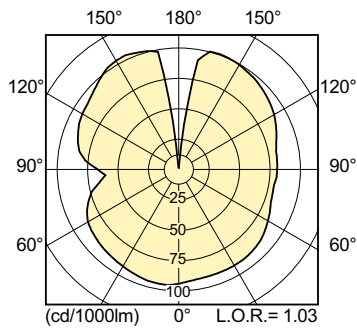

Product data

General Information		Color rendering index (CRI)	
Cap-Base	E40		88
Operating Position	UNIVERSAL [Any or Universal (U)]	Arc Length O (Nom)	12.1 mm
Flux measurement reference	Sphere	Operating and Electrical	
Life to 50% Failures (Nom)	23,000 hour(s)	Power Consumption	250.0 W
		Voltage (Nom)	99 V
Light Technical		Controls and Dimming	
Color Code	830 [CCT of 3000K]	Dimmable	Yes
Luminous Flux	28,400 lm	Mechanical and Housing	
Color Designation	Warm White (WW)	Bulb Finish	Clear
Chromaticity Coordinate X (Nom)	0.434	Bulb Shape	T46
Chromaticity Coordinate Y (Nom)	0.398		
Correlated Color Temperature (Nom)	3000 K		
Luminous Efficacy (rated) (Nom)	113 lm/W		

MASTER CityWhite CDO-TT

Net Weight (Piece)	0.161 kg
Approval and Application	
Energy Efficiency Class	F
Mercury (Hg) Content (Max)	25 mg
Mercury (Hg) Content (Nom)	25.3 mg
Energy Consumption kWh/1000 h	250 kWh
EPREL Registration Number	473329
CE mark	Yes

Product Data

Order product name	MASTER CityWh CDO-TT Plus 250W/830 E40
--------------------	--

Full product name	MASTER CityWhite CDO-TT Plus 250W/830 E40
Full product code	871829112197800
Order code	12197800
Material Nr. (12NC)	928082319230
Numerator - Quantity Per Pack	1
EAN/UPC - Product/Case	8718291121978
Numerator - Packs per outer box	12
EAN/UPC - Case	8718291121985

Dimensional drawing

Product	D (max)	O	L	C (max)
MASTER CityWh CDO-TT Plus 250W/830 E40	47 mm	12.1 mm	157 mm	257 mm

Photometric data

Light Distribution Diagram - MASTER CityWh CDO-TT Plus 250W/830 E40

Light Distribution Diagram - MASTER CityWh CDO-TT Plus 250W/830 E40