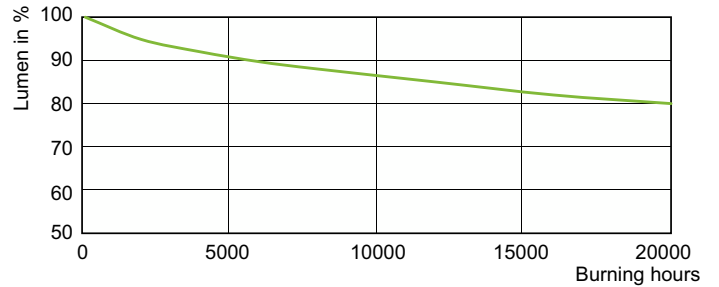

Product data

General Information		Color rendering index (CRI)	
Cap-Base	E40		88
Operating Position	UNIVERSAL [Any or Universal (U)]	Arc Length O (Nom)	12.1 mm
Flux measurement reference	Sphere	Operating and Electrical	
Life to 50% Failures (Nom)	23,000 hour(s)	Power Consumption	250.0 W
		Voltage (Nom)	99 V
Light Technical		Controls and Dimming	
Color Code	830 [CCT of 3000K]	Dimmable	Yes
Luminous Flux	28,400 lm	Mechanical and Housing	
Color Designation	Warm White (WW)	Bulb Finish	Clear
Chromaticity Coordinate X (Nom)	0.434	Bulb Shape	T46
Chromaticity Coordinate Y (Nom)	0.398		
Correlated Color Temperature (Nom)	3000 K		
Luminous Efficacy (rated) (Nom)	113 lm/W		

Dimensional drawing

Product	D (max)	O	L	C (max)
MASTER CityWh CDO-TT Plus 250W/830 E40	47 mm	12.1 mm	157 mm	257 mm

Photometric data

Light Distribution Diagram - MASTER CityWh CDO-TT Plus 250W/830 E40

Light Distribution Diagram - MASTER CityWh CDO-TT Plus 250W/830 E40

MASTER CityWhite CDO-TT

Photometric data

Spectral Power Distribution Colour - MASTER CityWh CDO-TT Plus
250W/830 E40

Lifetime

LDLE_CDO-TT_0005-Life expectancy diagram

Lumen Maintenance Diagram - MASTER CityWh CDO-TT Plus 250W/830
E40