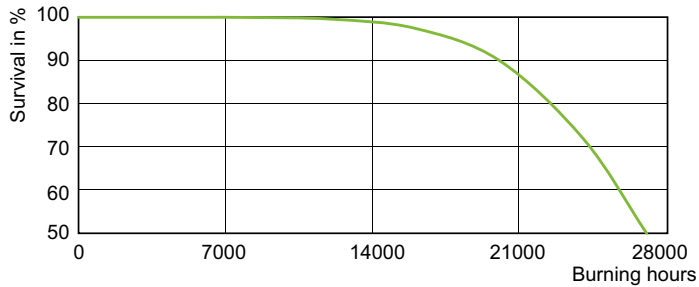

Lifetime

LDLE_CDO-TT_0005-Life expectancy diagram