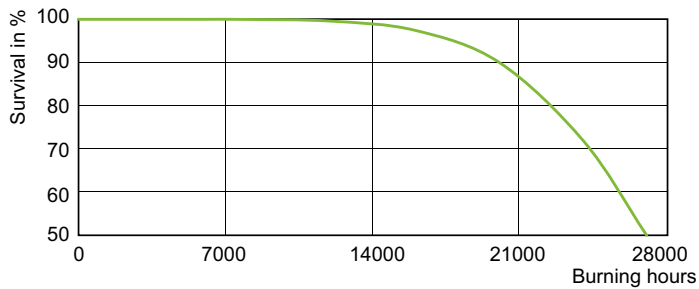

Levetid

LDLE_CDO-TT_0005-Life expectancy diagram