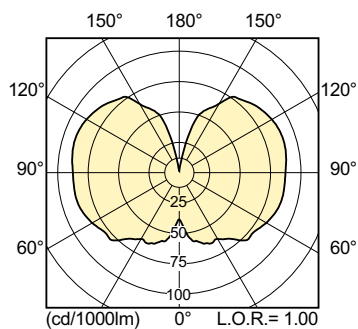

Målskitse

Product	D (max)	O	L	C (max)
MASTER CityWh CDO-TT Plus 250W/830 E40	47 mm	12,1 mm	157 mm	257 mm

Fotometriske data

Light Distribution Diagram - MASTER CityWh CDO-TT Plus 250W/830 E40

Light Distribution Diagram - MASTER CityWh CDO-TT Plus 250W/830 E40