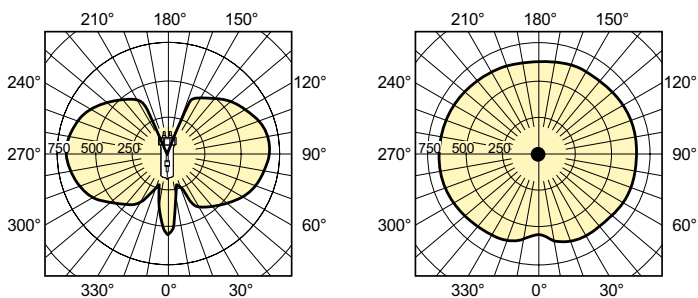

Målskitse

Product	D (max)	D	O	L (min)	L (max)	L	C (max)
MASTERC CDM-T 70W/830 G12 1CT/12	20 mm	0,75 in	7 mm	55 mm	57 mm	56 mm	103 mm

Fotometriske data

Light Distribution Diagram - MASTERC CDM-T 70W/830 G12 1CT/12