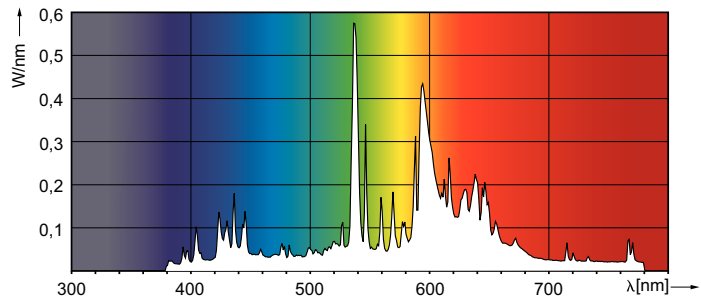

MASTER CityWhite CDO-TT

MASTER CityWh CDO-TT Plus 150W/828 E40

Ceramic metal halide lamp with clear tubular outer bulb shape, used in outdoor offering pleasant white light

Warnings and Safety

- Use only in totally enclosed luminaire, even during testing (IEC61167, IEC 62035, IEC60598)
- The luminaire must be able to contain hot lamp parts if the lamp ruptures
- Lamps may use electronic or electromagnetic control gear
- Control gear must include end-of-life protection (IEC61167, IEC 62035)

Product data

General Information		Operating and Electrical	
Cap-Base	E40	Power Consumption	148.5 W
Operating Position	UNIVERSAL [Any or Universal (U)]	Voltage (Nom)	99 V
Flux measurement reference	Sphere		
Life to 50% Failures (Nom)	27,000 h		
Light Technical		Controls and Dimming	
Color Code	828 [CCT of 2800K]	Dimmable	Yes
Luminous Flux	16,400 lm		
Color Designation	Warm White (WW)	Mechanical and Housing	
Chromaticity Coordinate X (Nom)	0.447	Bulb Finish	Clear
Chromaticity Coordinate Y (Nom)	0.4	Bulb Shape	T46
Correlated Color Temperature (Nom)	2800 K	Net Weight (Piece)	0.135 kg
Luminous Efficacy (rated) (Nom)	110 lm/W		
Color rendering index (CRI)	87	Approval and Application	
Arc Length O (Nom)	10 mm	Energy Efficiency Class	F
		Mercury (Hg) Content (Max)	15.8 mg
		Mercury (Hg) Content (Nom)	15.8 mg
		Energy Consumption kWh/1000 h	149 kWh

Product	D (max)	O	L	C (max)
MASTER CityWh CDO-TT Plus 150W/828 E40	47 mm	10 mm	132 mm	211 mm

Photometric data

Light Distribution Diagram - MASTER CityWh CDO-TT Plus 150W/828 E40

Spectral Power Distribution Colour - MASTER CityWh CDO-TT Plus 150W/828 E40