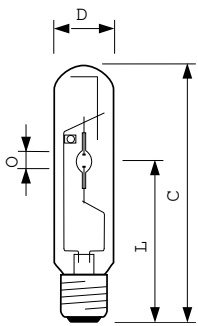

MASTER CityWhite CDO-TT

MASTER CityWh CDO-TT Plus 150W/828 E40

Ceramic metal halide lamp with clear tubular outer bulb shape, used in outdoor offering pleasant white light

Warnings and Safety

- Use only in totally enclosed luminaire, even during testing (IEC61167, IEC 62035, IEC60598)
- The luminaire must be able to contain hot lamp parts if the lamp ruptures
- Lamps may use electronic or electromagnetic control gear
- Control gear must include end-of-life protection (IEC61167, IEC 62035)

Product data

General Information		Operating and Electrical	
Cap-Base	E40	Power Consumption	148.5 W
Operating Position	UNIVERSAL [Any or Universal (U)]	Voltage (Nom)	99 V
Flux measurement reference	Sphere		
Life to 50% Failures (Nom)	27,000 h		
Light Technical		Controls and Dimming	
Color Code	828 [CCT of 2800K]	Dimmable	Yes
Luminous Flux	16,400 lm		
Color Designation	Warm White (WW)	Mechanical and Housing	
Chromaticity Coordinate X (Nom)	0.447	Bulb Finish	Clear
Chromaticity Coordinate Y (Nom)	0.4	Bulb Shape	T46
Correlated Color Temperature (Nom)	2800 K	Net Weight (Piece)	0.135 kg
Luminous Efficacy (rated) (Nom)	110 lm/W		
Color rendering index (CRI)	87	Approval and Application	
Arc Length O (Nom)	10 mm	Energy Efficiency Class	F
		Mercury (Hg) Content (Max)	15.8 mg
		Mercury (Hg) Content (Nom)	15.8 mg
		Energy Consumption kWh/1000 h	149 kWh

Material Nr. (12NC)	928082219231
Local order code	CDOTT150W828
Numerator - Quantity Per Pack	1
EAN/UPC - Product/Case	8718291120346
Numerator - Packs per outer box	12
EAN/UPC - Case	8718291120353

Dimensional drawing

Product	D (max)	O	L	C (max)
MASTER CityWh CDO-TT Plus 150W/828 E40	47 mm	10 mm	132 mm	211 mm

Photometric data

Light Distribution Diagram - MASTER CityWh CDO-TT Plus 150W/828 E40

Spectral Power Distribution Colour - MASTER CityWh CDO-TT Plus 150W/828 E40