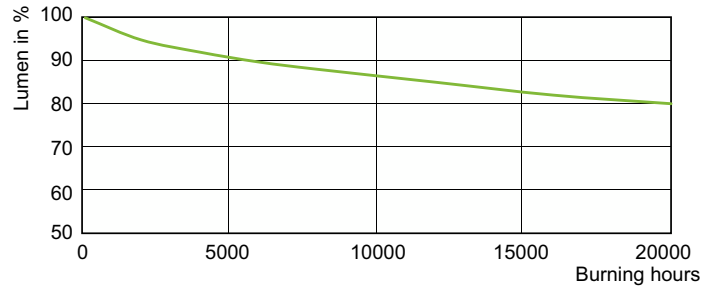

MASTER CityWhite CDO-TT

Lifetime

LDLE_CDO-TT_0002-Life expectancy diagram

Lumen Maintenance Diagram - MASTER CityWh CDO-TT Plus 150W/828 E40