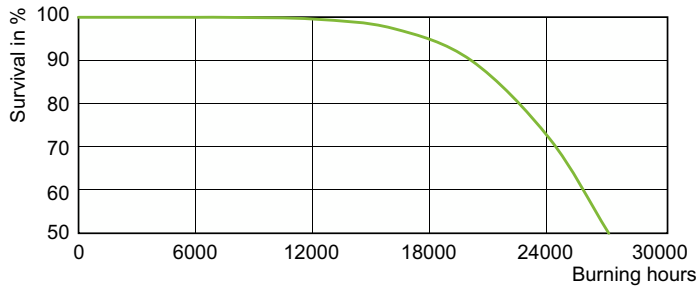

MASTER CityWhite CDO-TT

Lifetime

LDLE_CDO-TT_0002-Life expectancy diagram

Lumen Maintenance Diagram - MASTER CityWh CDO-TT Plus 150W/828 E40