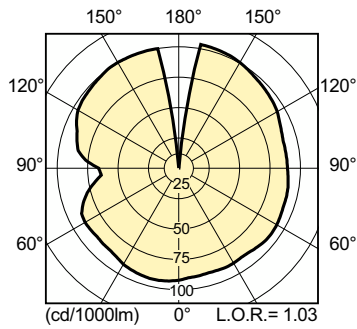

MASTER CityWhite CDO-TT

MASTER CityWh CDO-TT Plus 150W/828 E40

Ceramic metal halide lamp with clear tubular outer bulb shape, used in outdoor offering pleasant white light

Warnings and Safety

- Use only in totally enclosed luminaire, even during testing (IEC61167, IEC 62035, IEC60598)
- The luminaire must be able to contain hot lamp parts if the lamp ruptures
- Lamps may use electronic or electromagnetic control gear
- Control gear must include end-of-life protection (IEC61167, IEC 62035)

Product data

General Information		Operating and Electrical	
Cap-Base	E40	Power Consumption	148.5 W
Operating Position	UNIVERSAL [Any or Universal (U)]	Voltage (Nom)	99 V
Flux measurement reference	Sphere		
Life to 50% Failures (Nom)	27,000 h		
Light Technical		Controls and Dimming	
Color Code	828 [CCT of 2800K]	Dimmable	Yes
Luminous Flux	16,400 lm		
Color Designation	Warm White (WW)	Mechanical and Housing	
Chromaticity Coordinate X (Nom)	0.447	Bulb Finish	Clear
Chromaticity Coordinate Y (Nom)	0.4	Bulb Shape	T46
Correlated Color Temperature (Nom)	2800 K	Net Weight (Piece)	0.135 kg
Luminous Efficacy (rated) (Nom)	110 lm/W		
Color rendering index (CRI)	87	Approval and Application	
Arc Length O (Nom)	10 mm	Energy Efficiency Class	F
		Mercury (Hg) Content (Max)	15.8 mg
		Mercury (Hg) Content (Nom)	15.8 mg
		Energy Consumption kWh/1000 h	149 kWh

MASTER CityWhite CDO-TT

EPREL Registration Number	473327
CE mark	Yes
Product Data	
Order product name	MASTER CityWh CDO-TT Plus 150W/828 E40
Full product name	MASTER CityWh CDO-TT Plus 150W/828 E40
Full product code	871829112034600
Local code description	CDOTT150W828
Order code	928082219231

Product	D (max)	O	L	C (max)
MASTER CityWh CDO-TT Plus 150W/828 E40	47 mm	10 mm	132 mm	211 mm

Photometric data

Light Distribution Diagram - MASTER CityWh CDO-TT Plus 150W/828 E40

Spectral Power Distribution Colour - MASTER CityWh CDO-TT Plus 150W/828 E40