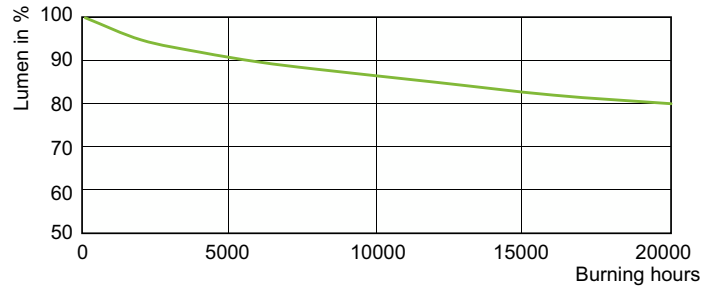

MASTER CityWhite CDO-TT Plus

Lebensdauer

LDLE_CDO-TT_0002-Life expectancy diagram

Lumen Maintenance Diagram - MASTER CityWh CDO-TT Plus 100W/828 E40