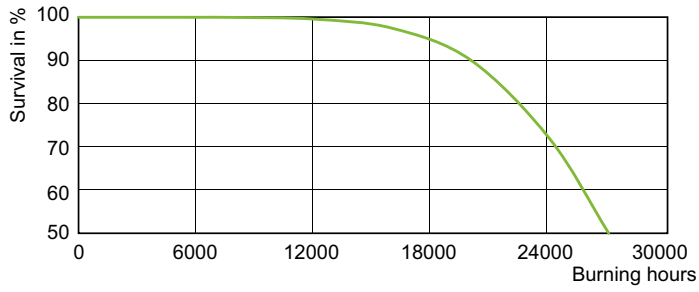

MASTER CityWhite CDO-TT Plus

Lebensdauer

LDLE_CDO-TT_0002-Life expectancy diagram

Lumen Maintenance Diagram - MASTER CityWh CDO-TT Plus 100W/828 E40