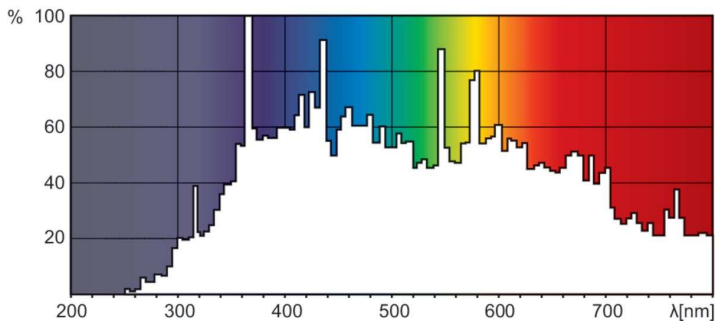

Valonjakotiedot

Spectral Power Distribution Colour - MSR 1200 1CT/3