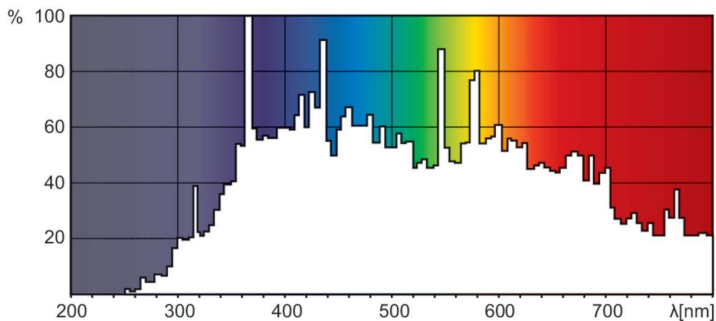

Product data

General Information		Operating and Electrical	
Cap-Base	G22	Power Consumption	1,200 W
Operating Position	UNIVERSAL [Any or Universal (U)]	Lamp Current (Nom)	13.8 A
Life to 50% Failures (Nom)	800 hour(s)		
Light Technical		Controls and Dimming	
Color Code	- [Not Specified]	Dimmable	No
Luminous Flux	103,000 lm	Mechanical and Housing	
Chromaticity Coordinate X (Nom)	325	Net Weight (Piece)	0.150 kg
Chromaticity Coordinate Y (Nom)	327	Approval and Application	
Correlated Color Temperature (Nom)	5900 K	CE mark	Yes
Luminous Efficacy (rated) (Nom)	88 lm/W	Product Data	
Color rendering index (CRI)	80	Order product name	MSR 1200 1CT/3
Arc Length O (Nom)	10.0 mm		

Dimensional drawing

Product	D (max)	O	L (min)	L (max)	L	C (max)	F
MSR 1200 1CT/3	40 mm	10.0 mm	84 mm	86 mm	85 mm	175 mm	53 mm

Photometric data

Spectral Power Distribution Colour - MSR 1200 1CT/3