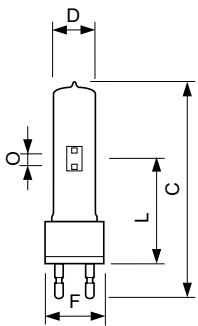

Product data

General Information		Operating and Electrical	
Cap-Base	G22	Power Consumption	1,200 W
Operating Position	UNIVERSAL [Any or Universal (U)]	Lamp Current (Nom)	13.8 A
Life to 50% Failures (Nom)	800 hour(s)		
Light Technical		Controls and Dimming	
Color Code	- [Not Specified]	Dimmable	No
Luminous Flux	103,000 lm	Mechanical and Housing	
Chromaticity Coordinate X (Nom)	325	Net Weight (Piece)	0.150 kg
Chromaticity Coordinate Y (Nom)	327	Approval and Application	
Correlated Color Temperature (Nom)	5900 K	CE mark	Yes
Luminous Efficacy (rated) (Nom)	88 lm/W	Product Data	
Color rendering index (CRI)	80	Order product name	MSR 1200 1CT/3
Arc Length O (Nom)	10.0 mm		

Dimensional drawing

Product	D (max)	O	L (min)	L (max)	L	C (max)	F
MSR 1200 1CT/3	40 mm	10.0 mm	84 mm	86 mm	85 mm	175 mm	53 mm

Photometric data

Spectral Power Distribution Colour - MSR 1200 1CT/3