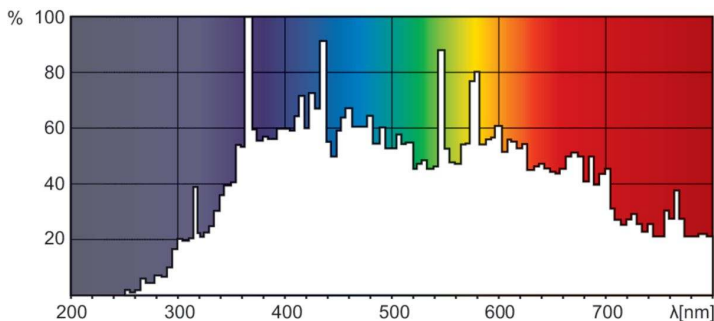

### Fotometriske data

Spectral Power Distribution Colour - MSR 1200 1CT/3