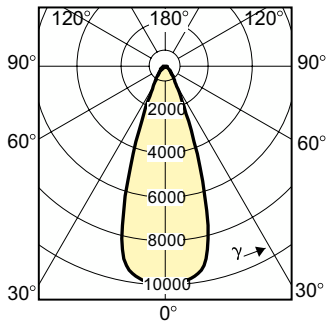

Product data

General Information		LLMF At End Of Nominal Lifetime (Nom) 62 %	
Cap-Base	E27	Luminous Flux in 90° Cone (Rated)	4,100 lm
Operating Position	UNIVERSAL [Any or Universal (U)]	Operating and Electrical	
Switching Cycle	1,050	Power Consumption	73.2 W
Life to 50% Failures (Nom)	12,000 hour(s)	Warm-up time to 60% light	120 s
Light Technical		Voltage (Nom)	90 V
Color Code	830 [CCT of 3000K]	Controls and Dimming	
Beam Angle (Nom)	40 degree(s)	Dimmable	No
Luminous Flux	4,500 lm	Mechanical and Housing	
Luminous Intensity (Nom)	9,500 cd	Bulb Finish	Clear
Color Designation	Warm White (WW)	Bulb Shape	PAR30L
Chromaticity Coordinate X (Nom)	0.427	Net Weight (Piece)	0.225 kg
Chromaticity Coordinate Y (Nom)	0.397		
Correlated Color Temperature (Nom)	3000 K		
Color rendering index (CRI)	81		

MASTERCoulour CDM-R

Approval and Application

Mercury (Hg) Content (Nom)	8.3 mg
Energy Consumption kWh/1000 h	80 kWh

Product Data

Order product name	MASTERC CDM-R 70W/830 E27 PAR30L 40D 1CT
Full product name	MASTERC CDM-R 70W/830 E27 PAR30L 40D 1CT

Dimensional drawing

Product	D (max)	D	C (max)	C
MASTERC CDM-R 70W/830 E27 PAR30L 40D 1CT	97 mm	95 mm	123 mm	120 mm

Photometric data

Light Distribution Diagram - MASTERC CDM-R 70W/830 E27 PAR30L 40D 1CT

Spectral Power Distribution Colour - MASTERC CDM-R 70W/830 E27 PAR30L 40D 1CT