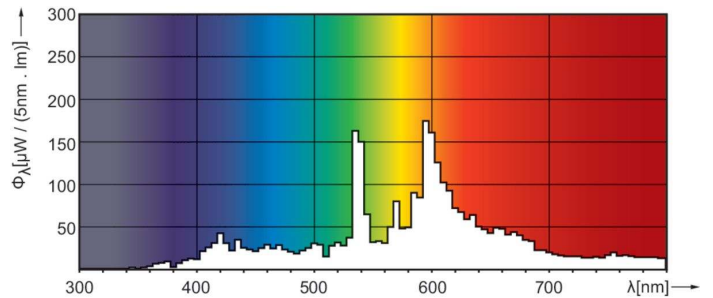

Product data

General Information		LLMF At End Of Nominal Lifetime (Nom) 62 %	
Cap-Base	E27	Luminous Flux in 90° Cone (Rated)	4,100 lm
Operating Position	UNIVERSAL [Any or Universal (U)]	Operating and Electrical	
Switching Cycle	1,050	Power Consumption	73.2 W
Life to 50% Failures (Nom)	12,000 hour(s)	Warm-up time to 60% light	120 s
Light Technical		Voltage (Nom)	90 V
Color Code	830 [CCT of 3000K]	Controls and Dimming	
Beam Angle (Nom)	40 degree(s)	Dimmable	No
Luminous Flux	4,500 lm	Mechanical and Housing	
Luminous Intensity (Nom)	9,500 cd	Bulb Finish	Clear
Color Designation	Warm White (WW)	Bulb Shape	PAR30L
Chromaticity Coordinate X (Nom)	0.427	Net Weight (Piece)	0.225 kg
Chromaticity Coordinate Y (Nom)	0.397		
Correlated Color Temperature (Nom)	3000 K		
Color rendering index (CRI)	81		

MASTERCoulour CDM-R

Approval and Application

Mercury (Hg) Content (Nom)	8.3 mg
Energy Consumption kWh/1000 h	80 kWh

Product Data

Order product name	MASTERC CDM-R 70W/830 E27 PAR30L 40D 1CT
Full product name	MASTERC CDM-R 70W/830 E27 PAR30L 40D 1CT

Dimensional drawing

Product	D (max)	D	C (max)	C
MASTERC CDM-R 70W/830 E27 PAR30L 40D 1CT	97 mm	95 mm	123 mm	120 mm

Photometric data

Light Distribution Diagram - MASTERC CDM-R 70W/830 E27 PAR30L 40D 1CT

Spectral Power Distribution Colour - MASTERC CDM-R 70W/830 E27 PAR30L 40D 1CT