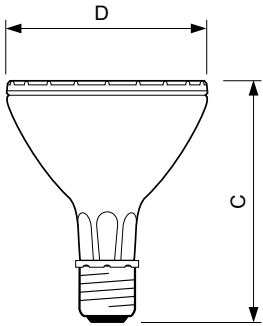

Product data

General Information		LLMF At End Of Nominal Lifetime (Nom) 62 %	
Cap-Base	E27	Luminous Flux in 90° Cone (Rated)	4,100 lm
Operating Position	UNIVERSAL [Any or Universal (U)]	Operating and Electrical	
Switching Cycle	1,050	Power Consumption	73.2 W
Life to 50% Failures (Nom)	12,000 hour(s)	Warm-up time to 60% light	120 s
Light Technical		Voltage (Nom)	90 V
Color Code	830 [CCT of 3000K]	Controls and Dimming	
Beam Angle (Nom)	40 degree(s)	Dimmable	No
Luminous Flux	4,500 lm	Mechanical and Housing	
Luminous Intensity (Nom)	9,500 cd	Bulb Finish	Clear
Color Designation	Warm White (WW)	Bulb Shape	PAR30L
Chromaticity Coordinate X (Nom)	0.427	Net Weight (Piece)	0.225 kg
Chromaticity Coordinate Y (Nom)	0.397		
Correlated Color Temperature (Nom)	3000 K		
Color rendering index (CRI)	81		

MASTERCoulour CDM-R

Approval and Application

Mercury (Hg) Content (Nom)	8.3 mg
Energy Consumption kWh/1000 h	80 kWh

Product Data

Order product name	MASTERC CDM-R 70W/830 E27 PAR30L 40D 1CT
Full product name	MASTERC CDM-R 70W/830 E27 PAR30L 40D 1CT

Dimensional drawing

Product	D (max)	D	C (max)	C
MASTERC CDM-R 70W/830 E27 PAR30L 40D 1CT	97 mm	95 mm	123 mm	120 mm

Photometric data

Light Distribution Diagram - MASTERC CDM-R 70W/830 E27 PAR30L 40D 1CT

Spectral Power Distribution Colour - MASTERC CDM-R 70W/830 E27 PAR30L 40D 1CT