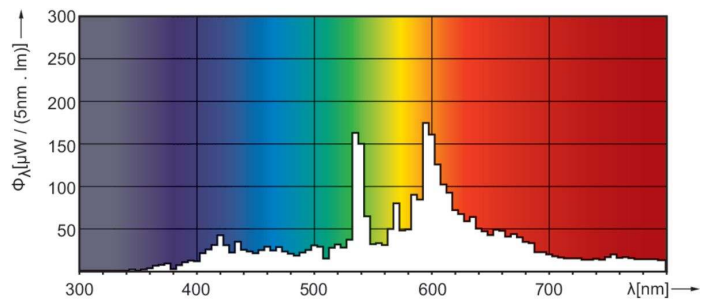

Spectral Power Distribution Colour - MASTERC CDM-R 35W/830 E27 PAR30L 30D 1CT