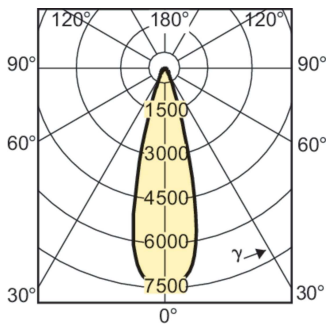

Photometric data

Light Distribution Diagram - MASTERC CDM-R 35W/830 E27 PAR30L 30D 1CT