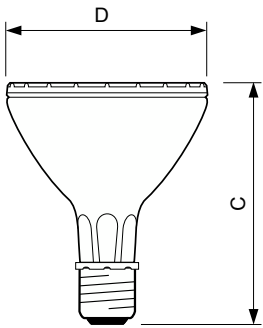

## Dimensional drawing

Product	D (max)	D	C (max)	C
MASTERC CDM-R 35W/830 E27 PAR30L 30D 1CT	97 mm	95 mm	123 mm	120 mm