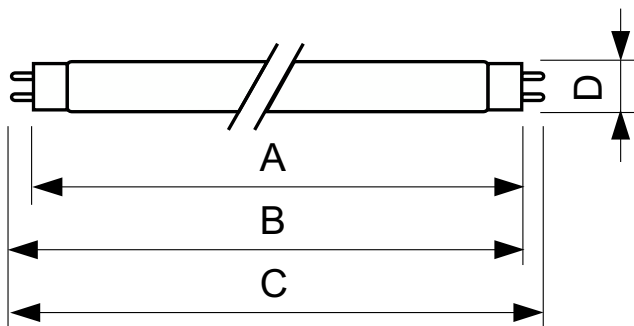

Product data

General Information		Controls and Dimming	
Cap-Base	G13 [Medium Bi-Pin Fluorescent]	Dimmable	Yes
Life to 50% Failures (Nom)	15,000 hour(s)		
Light Technical		Mechanical and Housing	
Color Code	170	Bulb Shape	T8
Luminous Flux	6,750 lm	Net Weight (Piece)	167.000 g
Color Designation	Green (G)		
Operating and Electrical		Approval and Application	
Power Consumption	58.5 W	Mercury (Hg) Content (Nom)	1.7 mg
Lamp Current (Nom)	0.670 A	Energy Consumption kWh/1000 h	67 kWh
Voltage (Nom)	111 V	CE mark	Yes
Product Data			
Order product name	TL-D Colored 58W Green 1SL/25		
Full product name	TL-D Colored 58W Green 1SL/25		
Full product code	871150095449740		

TL-D Colored

Order code	95449740
Material Nr. (12NC)	928049001705
Numerator - Quantity Per Pack	1
EAN/UPC - Product/Case	8711500954497

Numerator - Packs per outer box	25
EAN/UPC - Case	8711500954503

Dimensional drawing

Product	D (max)	A (max)	B (max)	B (min)	C (max)
TL-D Colored 58W Green 1SL/25	28.0 mm	1,500.0 mm	1,507.1 mm	1,504.7 mm	1,514.2 mm