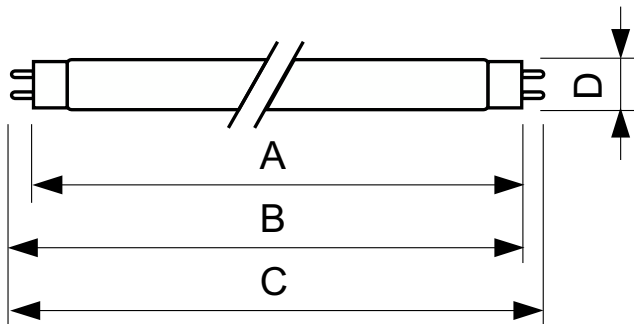

TL-D Colored

TL-D Colored 58W Green 1SL/25

This TL-D lamp (tube diameter 26 mm) helps to create special effects and atmospheres or attract attention by using red, green, blue and yellow light. Apart from using the specific colors, it is also possible to mix the colors to create white light. This lamp offers a high light output, thanks to the use of basic powders. Application areas include shops and showrooms, bars and restaurants, demonstration areas, sign lighting and entertainment stores.

Product data

General Information		Controls and Dimming	
Cap-Base	G13 [Medium Bi-Pin Fluorescent]	Dimmable	Yes
Life to 50% Failures (Nom)	15,000 hour(s)		
Light Technical		Mechanical and Housing	
Color Code	170	Bulb Shape	T8
Luminous Flux	6,750 lm	Net Weight (Piece)	167.000 g
Color Designation	Green (G)		
Operating and Electrical		Approval and Application	
Power Consumption	58.5 W	Mercury (Hg) Content (Nom)	1.7 mg
Lamp Current (Nom)	0.670 A	Energy Consumption kWh/1000 h	67 kWh
Voltage (Nom)	111 V	CE mark	Yes
Product Data			
Order product name	TL-D Colored 58W Green 1SL/25		
Full product name	TL-D Colored 58W Green 1SL/25		
Full product code	871150095449740		

TL-D Colored

Order code	928049001705
Material Nr. (12NC)	928049001705
Numerator - Quantity Per Pack	1
EAN/UPC - Product/Case	8711500954497

Numerator - Packs per outer box	25
EAN/UPC - Case	8711500954503

Dimensional drawing

Product	D (max)	A (max)	B (max)	B (min)	C (max)
TL-D Colored 58W Green 1SL/25	28.0 mm	1,500.0 mm	1,507.1 mm	1,504.7 mm	1,514.2 mm