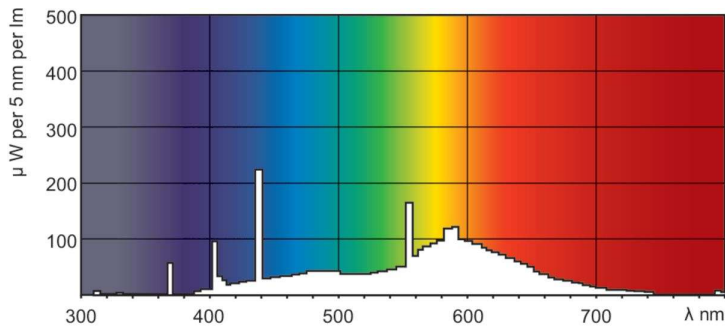

Photometric data

Spectral Power Distribution Colour - TL-D 36W/33-640 1SL/25

Lifetime

Life expectancy diagram - 3 hour cycle

Life expectancy diagram - 12 hour cycle

TL-D Standard Colours

Lifetime

Lumen Maintenance Diagram - TL-D 36W/33-640 1SL/25