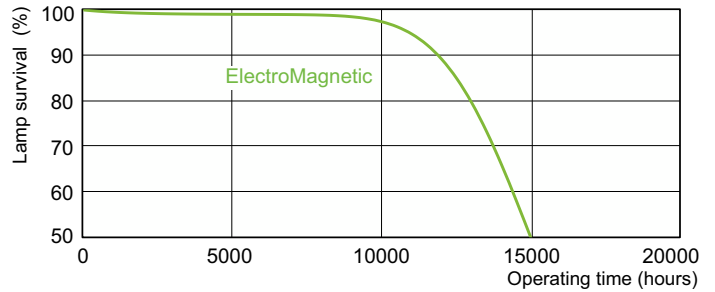

Photometric data

Spectral Power Distribution Colour - TL-D 36W/33-640 1SL/25

Lifetime

Life expectancy diagram - 3 hour cycle

Life expectancy diagram - 12 hour cycle

TL-D Standard Colours

Lifetime

Lumen Maintenance Diagram - TL-D 36W/33-640 1SL/25