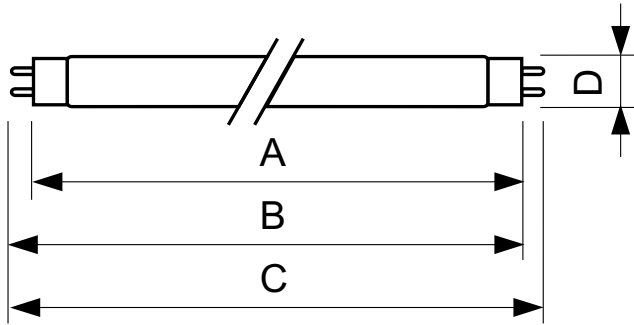

TL-D Standard Colours

EAN/UPC - Product/Case	8711500286192
Numerator - Packs per outer box	25
EAN/UPC - Case	8711500286208

Dimensional drawing

Product	D (max)	A (max)	B (max)	B (min)	C (max)
TL-D 36W/33-640 1SL/25	28 mm	1,199.4 mm	1,206.5 mm	1,204.1 mm	1,213.6 mm