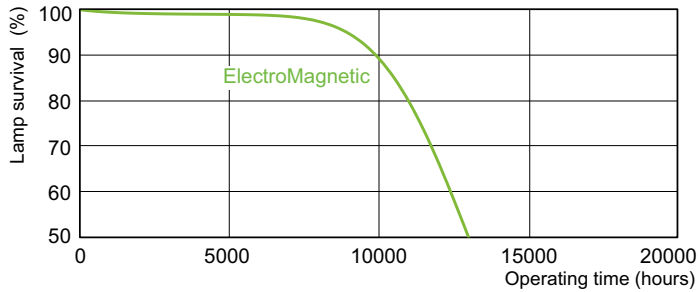

Photometric data

Spectral Power Distribution Colour - TL-D 36W/33-640 1SL/25

Lifetime

Life expectancy diagram - 3 hour cycle

Life expectancy diagram - 12 hour cycle

TL-D Standard Colours

Lifetime

Lumen Maintenance Diagram - TL-D 36W/33-640 1SL/25