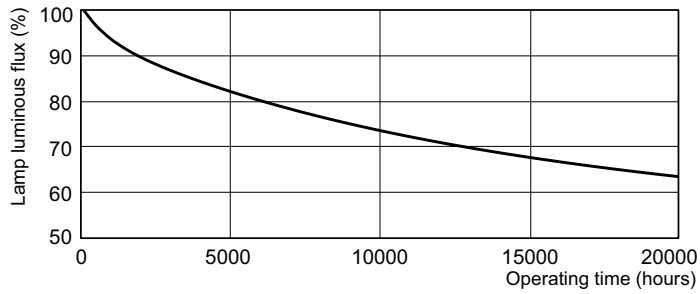

Photometric data

Spectral Power Distribution Colour - TL-D 36W/33-640 1SL/25

Lifetime

Life expectancy diagram - 3 hour cycle

Life expectancy diagram - 12 hour cycle

TL-D Standard Colours

Lifetime

Lumen Maintenance Diagram - TL-D 36W/33-640 1SL/25