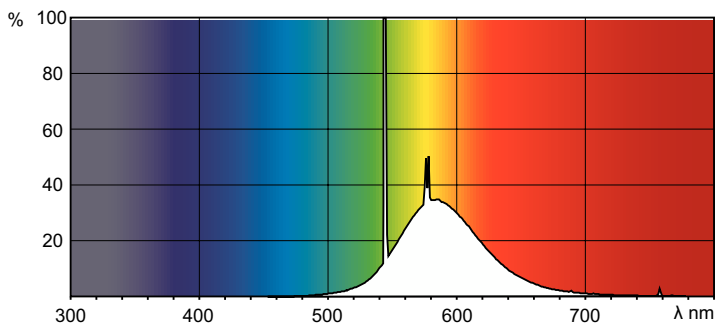

### Product data

General Information		Controls and Dimming	
Cap-Base	G13 [Medium Bi-Pin Fluorescent]	Dimmable	Yes
Life to 50% Failures (Nom)	15,000 hour(s)		
Light Technical		Mechanical and Housing	
Color Code	160	Bulb Shape	T8
Luminous Flux	1,580 lm	Net Weight (Piece)	135.000 g
Color Designation	Yellow		
Operating and Electrical		Approval and Application	
Power Consumption	36.0 W	Mercury (Hg) Content (Nom)	13.0 mg
Lamp Current (Nom)	0.440 A	Energy Consumption kWh/1000 h	44 kWh
Voltage (Nom)	103 V	CE mark	Yes
Product Data			
Order product name	TL-D Colored 36W Yellow 1SL/25		
Full product name	TL-D Colored 36W Yellow 1SL/25		
Full product code	871150072751040		

## TL-D Colored

Order code	928048501605
Material Nr. (12NC)	928048501605
Numerator - Quantity Per Pack	1
EAN/UPC - Product/Case	8711500727510

Numerator - Packs per outer box	25
EAN/UPC - Case	8711500727527

### Dimensional drawing

Product	D (max)	A (max)	B (max)	B (min)	C (max)
TL-D Colored 36W Yellow 1SL/25	28.0 mm	1,199.4 mm	1,206.5 mm	1,204.1 mm	1,213.6 mm

### Photometric data

Spectral Power Distribution Colour - TL-D Colored 36W Yellow 1SL/25