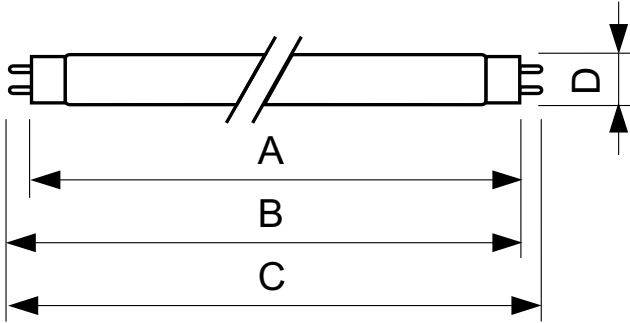

### Product data

General Information		Controls and Dimming	
Cap-Base	G13 [Medium Bi-Pin Fluorescent]	Dimmable	Yes
Life to 50% Failures (Nom)	15,000 hour(s)		
Light Technical		Mechanical and Housing	
Color Code	160	Bulb Shape	T8
Luminous Flux	1,580 lm	Net Weight (Piece)	135.000 g
Color Designation	Yellow		
Operating and Electrical		Approval and Application	
Power Consumption	36.0 W	Mercury (Hg) Content (Nom)	13.0 mg
Lamp Current (Nom)	0.440 A	Energy Consumption kWh/1000 h	44 kWh
Voltage (Nom)	103 V	CE mark	Yes
Product Data			
Order product name	TL-D Colored 36W Yellow 1SL/25		
Full product name	TL-D Colored 36W Yellow 1SL/25		
Full product code	871150072751040		

## TL-D Colored

Order code	928048501605
Material Nr. (12NC)	928048501605
Numerator - Quantity Per Pack	1
EAN/UPC - Product/Case	8711500727510

Numerator - Packs per outer box	25
EAN/UPC - Case	8711500727527

### Dimensional drawing

Product	D (max)	A (max)	B (max)	B (min)	C (max)
TL-D Colored 36W Yellow 1SL/25	28.0 mm	1,199.4 mm	1,206.5 mm	1,204.1 mm	1,213.6 mm