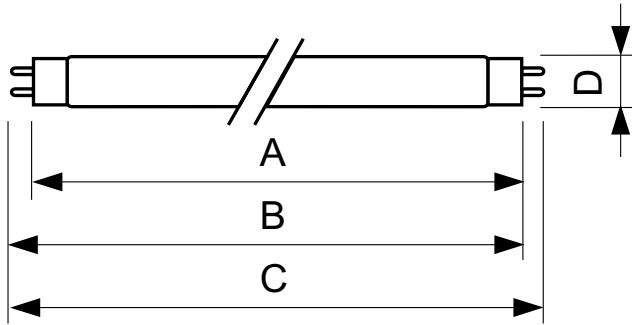

Product data

General Information		Controls and Dimming	
Cap-Base	G13 [Medium Bi-Pin Fluorescent]	Dimmable	Yes
Life to 50% Failures (Nom)	15,000 hour(s)		
Light Technical		Mechanical and Housing	
Color Code	160	Bulb Shape	T8
Luminous Flux	1,580 lm	Net Weight (Piece)	135.000 g
Color Designation	Yellow		
Operating and Electrical		Approval and Application	
Power Consumption	36.0 W	Mercury (Hg) Content (Nom)	13.0 mg
Lamp Current (Nom)	0.440 A	Energy Consumption kWh/1000 h	44 kWh
Voltage (Nom)	103 V	CE mark	Yes
Product Data			
Order product name	TL-D Colored 36W Yellow 1SL/25		
Full product name	TL-D Colored 36W Yellow 1SL/25		
Full product code	871150072751040		

TL-D Colored

Order code	72751040
Material Nr. (12NC)	928048501605
Numerator - Quantity Per Pack	1
EAN/UPC - Product/Case	8711500727510

Numerator - Packs per outer box	25
EAN/UPC - Case	8711500727527

Dimensional drawing

Product	D (max)	A (max)	B (max)	B (min)	C (max)
TL-D Colored 36W Yellow 1SL/25	28.0 mm	1,199.4 mm	1,206.5 mm	1,204.1 mm	1,213.6 mm

Photometric data

Spectral Power Distribution Colour - TL-D Colored 36W Yellow 1SL/25