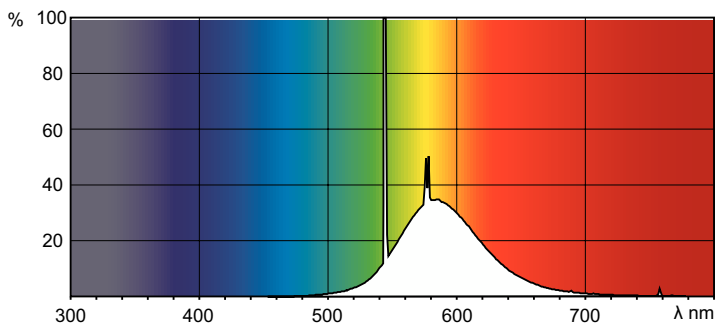

TL-D Colored

TL-D Colored 36W Yellow 1SL/25

This TL-D lamp (tube diameter 26 mm) helps to create special effects and atmospheres or attract attention by using red, green, blue and yellow light. Apart from using the specific colors, it is also possible to mix the colors to create white light. This lamp offers a high light output, thanks to the use of basic powders. Application areas include shops and showrooms, bars and restaurants, demonstration areas, sign lighting and entertainment stores.

Product data

General Information		Controls and Dimming	
Cap-Base	G13 [Medium Bi-Pin Fluorescent]	Dimmable	Yes
Life to 50% Failures (Nom)	15,000 hour(s)		
Light Technical		Mechanical and Housing	
Color Code	160	Bulb Shape	T8
Luminous Flux	1,580 lm	Net Weight (Piece)	135.000 g
Color Designation	Yellow		
Operating and Electrical		Approval and Application	
Power Consumption	36.0 W	Mercury (Hg) Content (Nom)	13.0 mg
Lamp Current (Nom)	0.440 A	Energy Consumption kWh/1000 h	44 kWh
Voltage (Nom)	103 V	CE mark	Yes
Product Data			
Order product name	TL-D Colored 36W Yellow 1SL/25		
Full product name	TL-D Colored 36W Yellow 1SL/25		
Full product code	871150072751040		

TL-D Colored

Order code	72751040
Material Nr. (12NC)	928048501605
Numerator - Quantity Per Pack	1
EAN/UPC - Product/Case	8711500727510

Numerator - Packs per outer box	25
EAN/UPC - Case	8711500727527

Dimensional drawing

Product	D (max)	A (max)	B (max)	B (min)	C (max)
TL-D Colored 36W Yellow 1SL/25	28.0 mm	1,199.4 mm	1,206.5 mm	1,204.1 mm	1,213.6 mm

Photometric data

Spectral Power Distribution Colour - TL-D Colored 36W Yellow 1SL/25