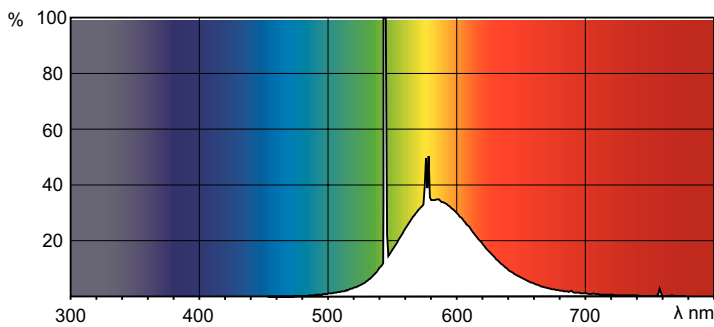

TL-D Colored

TL-D Colored 36W Yellow 1SL/25

This TL-D lamp (tube diameter 26 mm) helps to create special effects and atmospheres or attract attention by using red, green, blue and yellow light. Apart from using the specific colors, it is also possible to mix the colors to create white light. This lamp offers a high light output, thanks to the use of basic powders. Application areas include shops and showrooms, bars and restaurants, demonstration areas, sign lighting and entertainment stores.

Product data

General Information		Controls and Dimming	
Cap-Base	G13 [Medium Bi-Pin Fluorescent]	Dimmable	Yes
Life to 50% Failures (Nom)	15,000 hour(s)		
Light Technical		Mechanical and Housing	
Color Code	160	Bulb Shape	T8
Luminous Flux	1,580 lm	Net Weight (Piece)	135.000 g
Color Designation	Yellow		
Operating and Electrical		Approval and Application	
Power Consumption	36.0 W	Mercury (Hg) Content (Nom)	13.0 mg
Lamp Current (Nom)	0.440 A	Energy Consumption kWh/1000 h	44 kWh
Voltage (Nom)	103 V	CE mark	Yes
Product Data			
Order product name	TL-D Colored 36W Yellow 1SL/25		
Full product name	TL-D Colored 36W Yellow 1SL/25		
Full product code	871150072751040		

TL-D Colored

Order code	928048501605
Material Nr. (12NC)	928048501605
Numerator - Quantity Per Pack	1
EAN/UPC - Product/Case	8711500727510

Numerator - Packs per outer box	25
EAN/UPC - Case	8711500727527

Dimensional drawing

Product	D (max)	A (max)	B (max)	B (min)	C (max)
TL-D Colored 36W Yellow 1SL/25	28.0 mm	1,199.4 mm	1,206.5 mm	1,204.1 mm	1,213.6 mm

Photometric data

Spectral Power Distribution Colour - TL-D Colored 36W Yellow 1SL/25