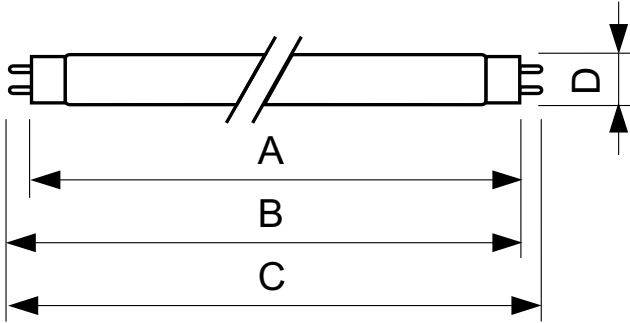

TL-D Colored

TL-D Colored 36W Yellow 1SL/25

This TL-D lamp (tube diameter 26 mm) helps to create special effects and atmospheres or attract attention by using red, green, blue and yellow light. Apart from using the specific colors, it is also possible to mix the colors to create white light. This lamp offers a high light output, thanks to the use of basic powders. Application areas include shops and showrooms, bars and restaurants, demonstration areas, sign lighting and entertainment stores.

Product data

General Information		Controls and Dimming	
Cap-Base	G13 [Medium Bi-Pin Fluorescent]	Dimmable	Yes
Life to 50% Failures (Nom)	15,000 hour(s)		
Light Technical		Mechanical and Housing	
Color Code	160	Bulb Shape	T8
Luminous Flux	1,580 lm	Net Weight (Piece)	135.000 g
Color Designation	Yellow		
Operating and Electrical		Approval and Application	
Power Consumption	36.0 W	Mercury (Hg) Content (Nom)	13.0 mg
Lamp Current (Nom)	0.440 A	Energy Consumption kWh/1000 h	44 kWh
Voltage (Nom)	103 V	CE mark	Yes
Product Data			
Order product name	TL-D Colored 36W Yellow 1SL/25		
Full product name	TL-D Colored 36W Yellow 1SL/25		
Full product code	871150072751040		

TL-D Colored

Order code	928048501605
Material Nr. (12NC)	928048501605
Numerator - Quantity Per Pack	1
EAN/UPC - Product/Case	8711500727510

Numerator - Packs per outer box	25
EAN/UPC - Case	8711500727527

Dimensional drawing

Product	D (max)	A (max)	B (max)	B (min)	C (max)
TL-D Colored 36W Yellow 1SL/25	28.0 mm	1,199.4 mm	1,206.5 mm	1,204.1 mm	1,213.6 mm

Photometric data

Spectral Power Distribution Colour - TL-D Colored 36W Yellow 1SL/25