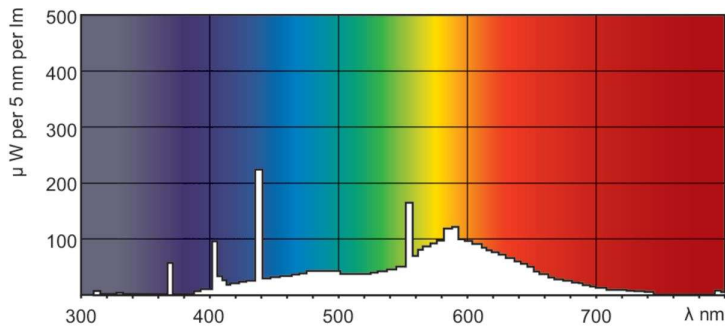

## Photometric data

Spectral Power Distribution Colour - TL-D 18W/33-640 1SL/25