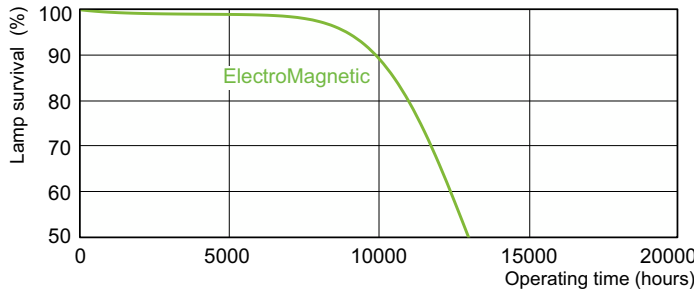

Lifetime

Life expectancy diagram - 3 hour cycle