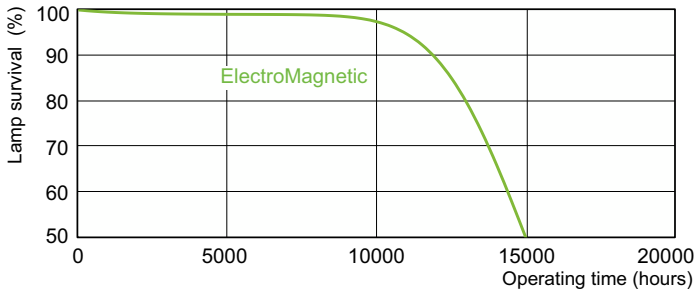

## Photometric data

Spectral Power Distribution Colour - TL-D 18W/33-640 1SL/25

## Lifetime

Life expectancy diagram - 3 hour cycle

Life expectancy diagram - 12 hour cycle