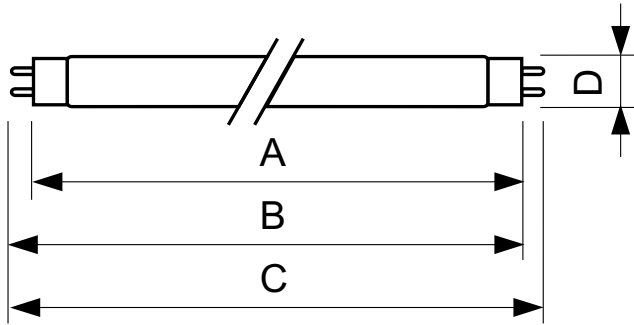

### Product data

General Information		Controls and Dimming	
Cap-Base	G13 [Medium Bi-Pin Fluorescent]	Dimmable	Yes
Nominal lifetime	13,000 hour(s)		
Life to 50% Failures (Nom)	13,000 hour(s)	Mechanical and Housing	
<b>Light Technical</b>		Bulb Shape	T8
Color Code	33-640	Net Weight (Piece)	0.070 kg
Luminous Flux	1,200 lm	<b>Approval and Application</b>	
Color Designation	Cool White (CW)	Mercury (Hg) Content (Nom)	5.0 mg
Correlated Color Temperature (Nom)	4100 K	Energy Consumption kWh/1000 h	22 kWh
Color rendering index (CRI)	63	<b>Product Data</b>	
<b>Operating and Electrical</b>		Order product name	18 W G13 Cool white Linear fluorescent tube
Power Consumption	18.0 W	Full product name	18 W G13 Cool white Linear fluorescent tube
Lamp Current (Nom)	0.360 A	Full product code	871150070266100
Voltage (Nom)	59 V	Order code	928048003382
		Material Nr. (12NC)	928048003382
		Numerator - Quantity Per Pack	1

## Dimensional drawing

Product	D (max)	A (max)	B (max)	B (min)	C (max)
18 W G13 Cool white Linear fluorescent tube	28 mm	589.8 mm	596.9 mm	594.5 mm	604 mm