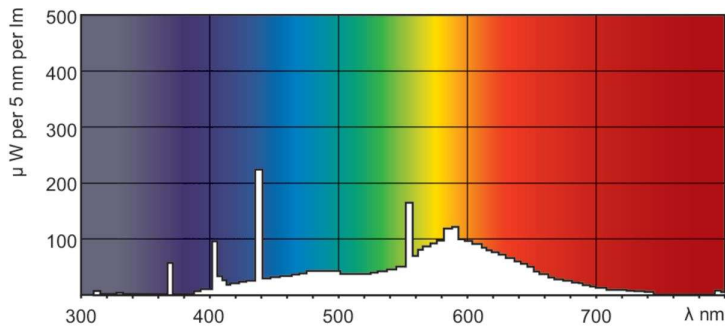

### Product data

General Information		Controls and Dimming	
Cap-Base	G13 [Medium Bi-Pin Fluorescent]	Dimmable	Yes
Nominal lifetime	13,000 hour(s)		
Life to 50% Failures (Nom)	13,000 hour(s)	Mechanical and Housing	
<b>Light Technical</b>		Bulb Shape	T8
Color Code	33-640	Net Weight (Piece)	0.070 kg
Luminous Flux	1,200 lm	<b>Approval and Application</b>	
Color Designation	Cool White (CW)	Mercury (Hg) Content (Nom)	5.0 mg
Correlated Color Temperature (Nom)	4100 K	Energy Consumption kWh/1000 h	22 kWh
Color rendering index (CRI)	63	<b>Product Data</b>	
<b>Operating and Electrical</b>		Order product name	18 W G13 Cool white Linear fluorescent tube
Power Consumption	18.0 W	Full product name	18 W G13 Cool white Linear fluorescent tube
Lamp Current (Nom)	0.360 A	Full product code	871150070266100
Voltage (Nom)	59 V	Order code	928048003382
		Material Nr. (12NC)	928048003382
		Numerator - Quantity Per Pack	1

## Dimensional drawing

Product	D (max)	A (max)	B (max)	B (min)	C (max)
18 W G13 Cool white Linear fluorescent tube	28 mm	589.8 mm	596.9 mm	594.5 mm	604 mm

## Photometric data

Spectral Power Distribution Colour - TL-D 18W/33-640 1SL/25