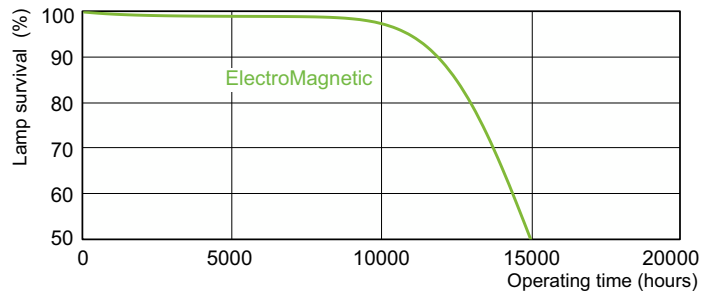

## Photometric data

Spectral Power Distribution Colour - TL-D 18W/33-640 1SL/25

## Lifetime

Life expectancy diagram - 3 hour cycle

Life expectancy diagram - 12 hour cycle