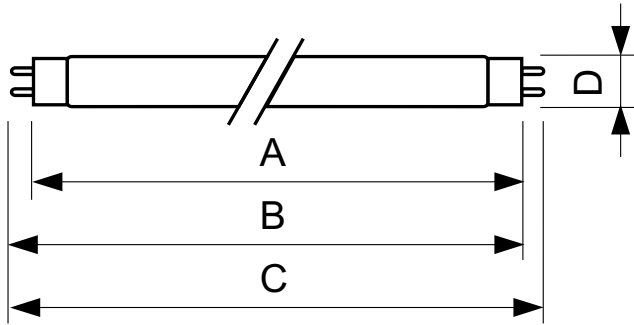

## TL-D 18W/33-640 1SL/25

TL-D Standard Colors lamps (tube diameter of 26 mm) create atmospheres from warm white to cool daylight. Lamps with moderate efficacy and color rendering.

### Product data

General Information		Controls and Dimming	
Cap-Base	G13 [Medium Bi-Pin Fluorescent]	Dimmable	Yes
Life to 50% Failures (Nom)	13,000 hour(s)		
Light Technical		Mechanical and Housing	
Color Code	33-640	Bulb Shape	T8
Luminous Flux	1,200 lm	Net Weight (Piece)	71.000 g
Color Designation	Cool White (CW)		
Correlated Color Temperature (Nom)	4100 K	Approval and Application	
Color rendering index (CRI)	63	Mercury (Hg) Content (Nom)	5.0 mg
		Energy Consumption kWh/1000 h	22 kWh
Operating and Electrical		Product Data	
Power Consumption	18.0 W	Order product name	TL-D 18W/33-640 1SL/25
Lamp Current (Nom)	0.360 A	Full product name	TL-D 18W/33-640 1SL/25
Voltage (Nom)	59 V	Full product code	871150095041340
		Order code	928048003312
		Material Nr. (12NC)	928048003312
		Numerator - Quantity Per Pack	1

## Dimensional drawing

Product	D (max)	A (max)	B (max)	B (min)	C (max)
TL-D 18W/33-640 1SL/25	28 mm	589.8 mm	596.9 mm	594.5 mm	604 mm