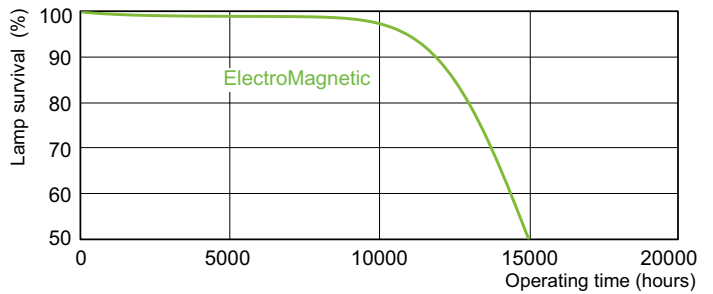

## Photometric data

Spectral Power Distribution Colour - TL-D 18W/33-640 1SL/25

## Lifetime

Life expectancy diagram - 3 hour cycle

Life expectancy diagram - 12 hour cycle