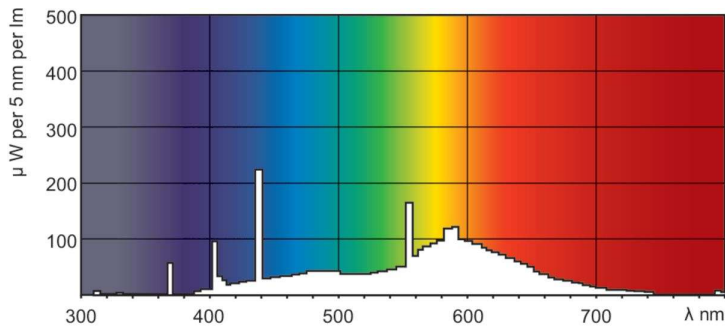

### Product data

General Information		Controls and Dimming	
Cap-Base	G13 [Medium Bi-Pin Fluorescent]	Dimmable	Yes
Life to 50% Failures (Nom)	13,000 hour(s)		
Light Technical		Mechanical and Housing	
Color Code	33-640	Bulb Shape	T8
Luminous Flux	1,200 lm	Net Weight (Piece)	71.000 g
Color Designation	Cool White (CW)		
Correlated Color Temperature (Nom)	4100 K	Approval and Application	
Color rendering index (CRI)	63	Mercury (Hg) Content (Nom)	5.0 mg
		Energy Consumption kWh/1000 h	22 kWh
Operating and Electrical		Product Data	
Power Consumption	18.0 W	Order product name	TL-D 18W/33-640 1SL/25
Lamp Current (Nom)	0.360 A	Full product name	TL-D 18W/33-640 1SL/25
Voltage (Nom)	59 V	Full product code	871150095041340
		Order code	928048003312
		Material Nr. (12NC)	928048003312
		Numerator - Quantity Per Pack	1

## Photometric data

Spectral Power Distribution Colour - TL-D 18W/33-640 1SL/25