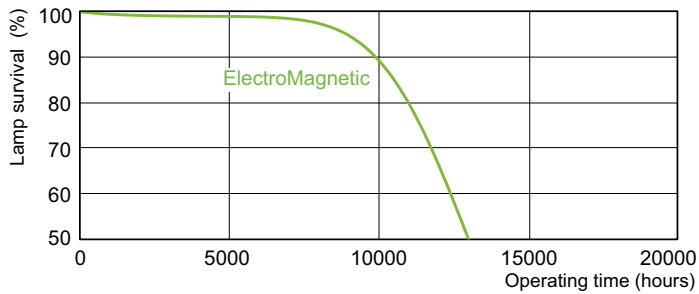

Lifetime

Life expectancy diagram - 3 hour cycle