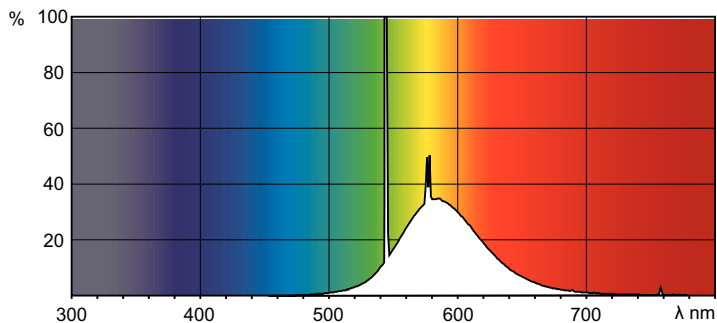

Målskitse

Product	D (max)	A (max)	B (max)	B (min)	C (max)
TL-D Colored 18W Yellow 1SL/25	28,0 mm	589,8 mm	596,9 mm	594,5 mm	604,0 mm

Fotometriske data

Spectral Power Distribution Colour - TL-D Colored 18W Yellow 1SL/25