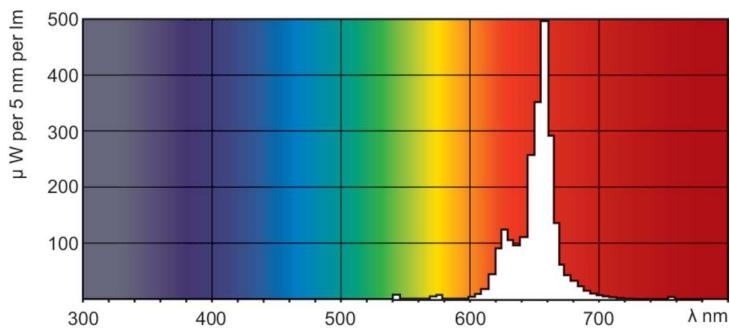

### Product data

General Information		Controls and Dimming	
Cap-Base	G13 [Medium Bi-Pin Fluorescent]	Dimmable	Yes
Life to 50% Failures (Nom)	15,000 hour(s)		
Light Technical		Mechanical and Housing	
Color Code	150	Bulb Shape	T8
Luminous Flux	25 lm	Net Weight (Piece)	71.000 g
Color Designation	Red (HO)		
Operating and Electrical		Approval and Application	
Power Consumption	18.0 W	Mercury (Hg) Content (Nom)	13.0 mg
Lamp Current (Nom)	0.360 A	Energy Consumption kWh/1000 h	26 kWh
Voltage (Nom)	59 V	CE mark	Yes
Product Data			
Order product name	TL-D Colored 18W Red 1SL/25		
Full product name	TL-D Colored 18W Red 1SL/25		
Full product code	871150072684140		

### Dimensional drawing

Product	D (max)	A (max)	B (max)	B (min)	C (max)
TL-D Colored 18W Red 1SL/25	28.0 mm	589.8 mm	596.9 mm	594.5 mm	604.0 mm

### Photometric data

Spectral Power Distribution Colour - TL-D Colored 18W Red 1SL/25