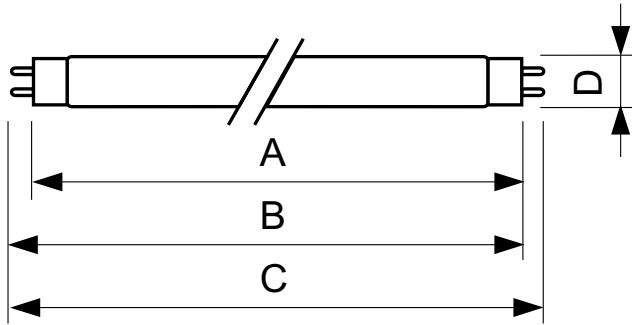

### Product data

General Information		Controls and Dimming	
Cap-Base	G13 [Medium Bi-Pin Fluorescent]	Dimmable	Yes
Life to 50% Failures (Nom)	15,000 hour(s)		
Light Technical		Mechanical and Housing	
Color Code	150	Bulb Shape	T8
Luminous Flux	25 lm	Net Weight (Piece)	71.000 g
Color Designation	Red (HO)		
Operating and Electrical		Approval and Application	
Power Consumption	18.0 W	Mercury (Hg) Content (Nom)	13.0 mg
Lamp Current (Nom)	0.360 A	Energy Consumption kWh/1000 h	26 kWh
Voltage (Nom)	59 V	CE mark	Yes
Product Data			
Order product name	TL-D Colored 18W Red 1SL/25		
Full product name	TL-D Colored 18W Red 1SL/25		
Full product code	871150072684140		

### Dimensional drawing

Product	D (max)	A (max)	B (max)	B (min)	C (max)
TL-D Colored 18W Red 1SL/25	28.0 mm	589.8 mm	596.9 mm	594.5 mm	604.0 mm