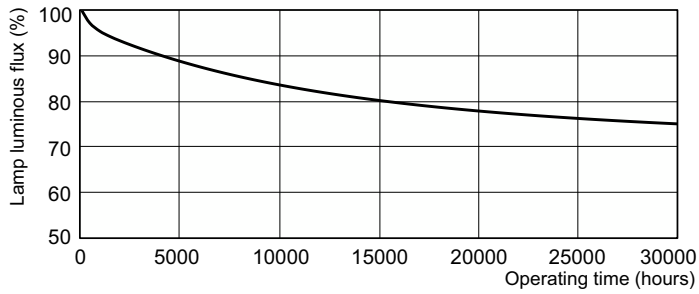

Product data

General Information		Lamp Current (Nom)	
Cap-Base	G13 [Medium Bi-Pin Fluorescent]		0.440 A
Flux measurement reference	Sphere	Controls and Dimming	
Life to 50% Failures (Nom)	8,000 hour(s)	Dimmable	Yes
Light Technical		Mechanical and Housing	
Color Code	965 [CCT of 6500K]	Bulb Shape	T8
Luminous Flux	2,100 lm	Net Weight (Piece)	135.000 g
Color Designation	Cool Daylight	Approval and Application	
Chromaticity Coordinate X (Nom)	0.313	Energy Efficiency Class	G
Chromaticity Coordinate Y (Nom)	0.337	Mercury (Hg) Content (Nom)	1.7 mg
Correlated Color Temperature (Nom)	6500 K	Energy Consumption kWh/1000 h	37 kWh
Luminous Efficacy (rated) (Nom)	57.1 lm/W	EPREL Registration Number	423528
Color rendering index (CRI)	97	Product Data	
Operating and Electrical		Order product name	MASTER TL-D 90 Graphica 36W/965 SLV/10
Power Consumption	36.8 W	Full product name	MASTER TL-D 90 Graphica 36W/965 SLV/10

Dimensional drawing

Product	D (max)	A (max)	B (max)	B (min)	C (max)
MASTER TL-D 90 Graphica 36W/965 SLV/10	28 mm	1,199.4 mm	1,206.5 mm	1,204.1 mm	1,213.6 mm

Photometric data

Spectral Power Distribution Colour - MASTER TL-D 90 Graphica 36W/965 SLV/10

Lifetime

Life expectancy diagram - 12 hour cycle

Life expectancy diagram - 3 hour cycle

MASTER TL-D 90 Graphica

Lifetime

Lumen Maintenance Diagram - MASTER TL-D 90 Graphica 36W/965 SLV/10