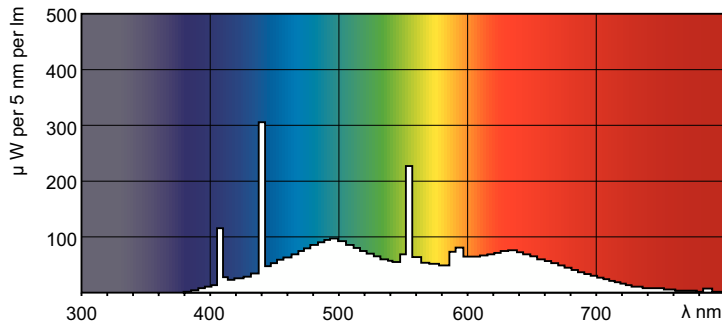

MASTER TL-D 90 Graphica

MASTER TL-D 90 Graphica 36W/965 SLV/10

This TL-D lamp has excellent color rendering which makes it very suitable for the graphical and printing industry to check the quality of printed material.

Product data

General Information		Lamp Current (Nom)	
Cap-Base	G13 [Medium Bi-Pin Fluorescent]		0.440 A
Flux measurement reference	Sphere	Controls and Dimming	
Life to 50% Failures (Nom)	8,000 hour(s)	Dimmable	Yes
Light Technical		Mechanical and Housing	
Color Code	965 [CCT of 6500K]	Bulb Shape	T8
Luminous Flux	2,100 lm	Net Weight (Piece)	135.000 g
Color Designation	Cool Daylight	Approval and Application	
Chromaticity Coordinate X (Nom)	0.313	Energy Efficiency Class	G
Chromaticity Coordinate Y (Nom)	0.337	Mercury (Hg) Content (Nom)	1.7 mg
Correlated Color Temperature (Nom)	6500 K	Energy Consumption kWh/1000 h	37 kWh
Luminous Efficacy (rated) (Nom)	57.1 lm/W	EPREL Registration Number	423528
Color rendering index (CRI)	97	Product Data	
Operating and Electrical		Order product name	MASTER TL-D 90 Graphica 36W/965 SLV/10
Power Consumption	36.8 W	Full product name	MASTER TL-D 90 Graphica 36W/965 SLV/10

Dimensional drawing

Product	D (max)	A (max)	B (max)	B (min)	C (max)
MASTER TL-D 90 Graphica 36W/965 SLV/10	28 mm	1,199.4 mm	1,206.5 mm	1,204.1 mm	1,213.6 mm

Photometric data

Spectral Power Distribution Colour - MASTER TL-D 90 Graphica 36W/965 SLV/10