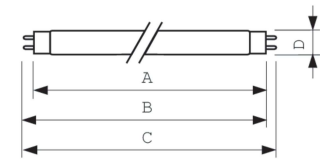

Product data

General Information		Lamp Current (Nom)	
Cap-Base	G13 [Medium Bi-Pin Fluorescent]		0.440 A
Flux measurement reference	Sphere	Controls and Dimming	
Life to 50% Failures (Nom)	8,000 hour(s)	Dimmable	Yes
Light Technical		Mechanical and Housing	
Color Code	965 [CCT of 6500K]	Bulb Shape	T8
Luminous Flux	2,100 lm	Net Weight (Piece)	135.000 g
Color Designation	Cool Daylight	Approval and Application	
Chromaticity Coordinate X (Nom)	0.313	Energy Efficiency Class	G
Chromaticity Coordinate Y (Nom)	0.337	Mercury (Hg) Content (Nom)	1.7 mg
Correlated Color Temperature (Nom)	6500 K	Energy Consumption kWh/1000 h	37 kWh
Luminous Efficacy (rated) (Nom)	57.1 lm/W	EPREL Registration Number	423528
Color rendering index (CRI)	97	Product Data	
Operating and Electrical		Order product name	MASTER TL-D 90 Graphica 36W/965 SLV/10
Power Consumption	36.8 W	Full product name	MASTER TL-D 90 Graphica 36W/965 SLV/10

Dimensional drawing

Product	D (max)	A (max)	B (max)	B (min)	C (max)
MASTER TL-D 90 Graphica 36W/965 SLV/10	28 mm	1,199.4 mm	1,206.5 mm	1,204.1 mm	1,213.6 mm

Photometric data

Spectral Power Distribution Colour - MASTER TL-D 90 Graphica 36W/965 SLV/10