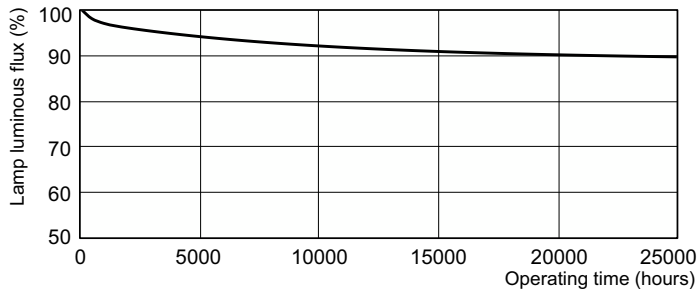

Product data

General Information		Operating and Electrical	
Cap-Base	G13 [Medium Bi-Pin Fluorescent]	Power Consumption	18.4 W
Flux measurement reference	Sphere	Lamp Current (Nom)	0.360 A
Life to 50% Failures (Nom)	15,000 hour(s)		
Light Technical		Controls and Dimming	
Color Code	965 [CCT of 6500K]	Dimmable	Yes
Luminous Flux	1,150 lm		
Color Designation	Cool Daylight	Mechanical and Housing	
Chromaticity Coordinate X (Nom)	0.313	Bulb Shape	T8
Chromaticity Coordinate Y (Nom)	0.337	Net Weight (Piece)	71.000 g
Correlated Color Temperature (Nom)	6500 K		
Luminous Efficacy (rated) (Nom)	62.5 lm/W	Approval and Application	
Color rendering index (CRI)	93	Energy Efficiency Class	G
		Mercury (Hg) Content (Nom)	1.7 mg
		Energy Consumption kWh/1000 h	19 kWh

Photometric data

Spectral Power Distribution Colour - MASTER TL-D 90 De Luxe 18W/965 SLV/10

Lifetime

Life expectancy diagram - 12 hour cycle

Life expectancy diagram - 3 hour cycle

MASTER TL-D 90 De Luxe

Lifetime