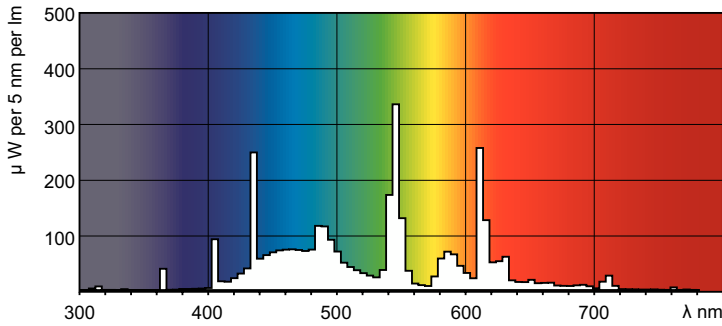

Product data

General Information		Operating and Electrical	
Cap-Base	G13 [Medium Bi-Pin Fluorescent]	Power Consumption	18.4 W
Flux measurement reference	Sphere	Lamp Current (Nom)	0.360 A
Life to 50% Failures (Nom)	15,000 hour(s)		
Light Technical		Controls and Dimming	
Color Code	965 [CCT of 6500K]	Dimmable	Yes
Luminous Flux	1,150 lm		
Color Designation	Cool Daylight	Mechanical and Housing	
Chromaticity Coordinate X (Nom)	0.313	Bulb Shape	T8
Chromaticity Coordinate Y (Nom)	0.337	Net Weight (Piece)	71.000 g
Correlated Color Temperature (Nom)	6500 K		
Luminous Efficacy (rated) (Nom)	62.5 lm/W	Approval and Application	
Color rendering index (CRI)	93	Energy Efficiency Class	G
		Mercury (Hg) Content (Nom)	1.7 mg
		Energy Consumption kWh/1000 h	19 kWh

MASTER TL-D 90 De Luxe

EPREL Registration Number	423521
Product Data	
Order product name	MASTER TL-D 90 De Luxe 18W/965 SLV/10
Full product name	MASTER TL-D 90 De Luxe 18W/965 SLV/10
Full product code	871150088846425
Order code	928043596581

Photometric data

Spectral Power Distribution Colour - MASTER TL-D 90 De Luxe 18W/965 SLV/10

Lifetime

Life expectancy diagram - 12 hour cycle

Life expectancy diagram - 3 hour cycle

MASTER TL-D 90 De Luxe

Lifetime