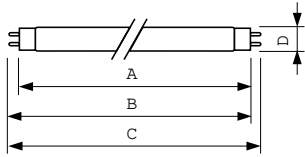

Product data

General Information		Operating and Electrical	
Cap-Base	G13 [Medium Bi-Pin Fluorescent]	Power Consumption	18.4 W
Flux measurement reference	Sphere	Lamp Current (Nom)	0.360 A
Life to 50% Failures (Nom)	15,000 hour(s)		
Light Technical		Controls and Dimming	
Color Code	965 [CCT of 6500K]	Dimmable	Yes
Luminous Flux	1,150 lm		
Color Designation	Cool Daylight	Mechanical and Housing	
Chromaticity Coordinate X (Nom)	0.313	Bulb Shape	T8
Chromaticity Coordinate Y (Nom)	0.337	Net Weight (Piece)	71.000 g
Correlated Color Temperature (Nom)	6500 K		
Luminous Efficacy (rated) (Nom)	62.5 lm/W	Approval and Application	
Color rendering index (CRI)	93	Energy Efficiency Class	G
		Mercury (Hg) Content (Nom)	1.7 mg
		Energy Consumption kWh/1000 h	19 kWh

Material Nr. (12NC)	928043596581
Numerator - Quantity Per Pack	1
EAN/UPC - Product/Case	8711500888464
Numerator - Packs per outer box	10
EAN/UPC - Case	8711500888471

Dimensional drawing

Product	D (max)	A (max)	B (max)	B (min)	C (max)
MASTER TL-D 90 De Luxe 18W/965 SLV/10	28 mm	589.8 mm	596.9 mm	594.5 mm	604 mm