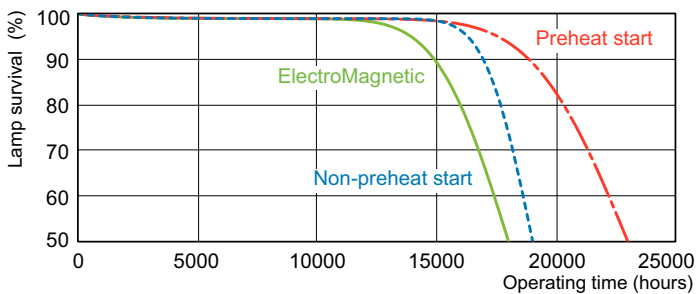

Product data

General Information		Operating and Electrical	
Cap-Base	G13 [Medium Bi-Pin Fluorescent]	Power Consumption	18.4 W
Flux measurement reference	Sphere	Lamp Current (Nom)	0.360 A
Life to 50% Failures (Nom)	15,000 hour(s)		
Light Technical		Controls and Dimming	
Color Code	965 [CCT of 6500K]	Dimmable	Yes
Luminous Flux	1,150 lm		
Color Designation	Cool Daylight	Mechanical and Housing	
Chromaticity Coordinate X (Nom)	0.313	Bulb Shape	T8
Chromaticity Coordinate Y (Nom)	0.337	Net Weight (Piece)	71.000 g
Correlated Color Temperature (Nom)	6500 K		
Luminous Efficacy (rated) (Nom)	62.5 lm/W	Approval and Application	
Color rendering index (CRI)	93	Energy Efficiency Class	G
		Mercury (Hg) Content (Nom)	1.7 mg
		Energy Consumption kWh/1000 h	19 kWh

Photometric data

Spectral Power Distribution Colour - MASTER TL-D 90 De Luxe 18W/965 SLV/10

Lifetime

Life expectancy diagram - 12 hour cycle

Life expectancy diagram - 3 hour cycle

MASTER TL-D 90 De Luxe

Lifetime