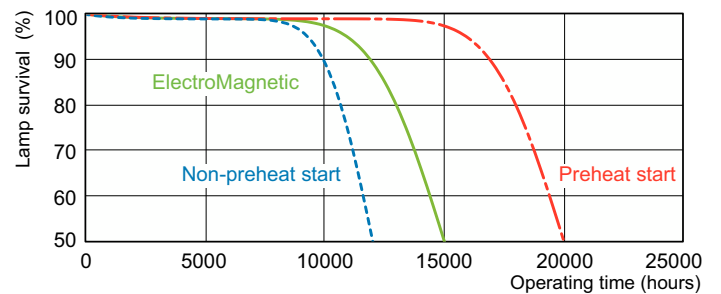

Product data

General Information		Operating and Electrical	
Cap-Base	G13 [Medium Bi-Pin Fluorescent]	Power Consumption	18.4 W
Flux measurement reference	Sphere	Lamp Current (Nom)	0.360 A
Life to 50% Failures (Nom)	15,000 hour(s)		
Light Technical		Controls and Dimming	
Color Code	965 [CCT of 6500K]	Dimmable	Yes
Luminous Flux	1,150 lm		
Color Designation	Cool Daylight	Mechanical and Housing	
Chromaticity Coordinate X (Nom)	0.313	Bulb Shape	T8
Chromaticity Coordinate Y (Nom)	0.337	Net Weight (Piece)	71.000 g
Correlated Color Temperature (Nom)	6500 K		
Luminous Efficacy (rated) (Nom)	62.5 lm/W	Approval and Application	
Color rendering index (CRI)	93	Energy Efficiency Class	G
		Mercury (Hg) Content (Nom)	1.7 mg
		Energy Consumption kWh/1000 h	19 kWh

Photometric data

Spectral Power Distribution Colour - MASTER TL-D 90 De Luxe 18W/965 SLV/10

Lifetime

Life expectancy diagram - 12 hour cycle

Life expectancy diagram - 3 hour cycle

MASTER TL-D 90 De Luxe

Lifetime