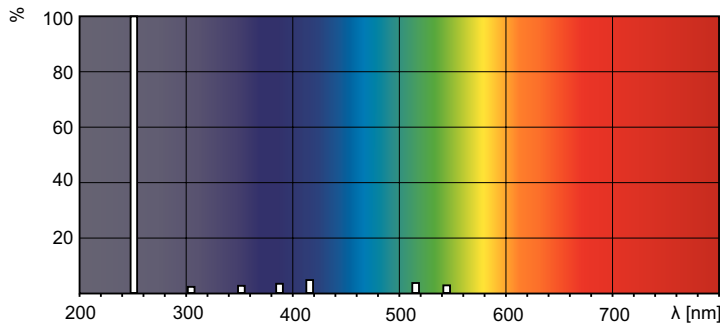

# TUV T8

CE mark	Yes
<b>UV</b>	
UV-C Radiation at 100 hr	12.3 W
<b>Product Data</b>	
Order product name	TUV 30W 1SL/25-Latest
Full product name	TUV 30W 1SL/25-Latest
Full product code	871150072620940

Order code	928039504005
Material Nr. (12NC)	928039504005
Numerator - Quantity Per Pack	1
EAN/UPC - Product/Case	8711500726209
Numerator - Packs per outer box	25
EAN/UPC - Case	8711500638625

## Photometric data

Spectral Power Distribution Colour - TUV 30W 1SL/25-Latest