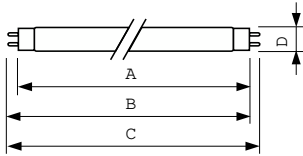

## Dimensional drawing

Product	D (max)	A (max)	B (max)	B (min)	C (max)
TUV 30W 1SL/25-Latest	28 mm	894.6 mm	901.7 mm	899.3 mm	908.8 mm