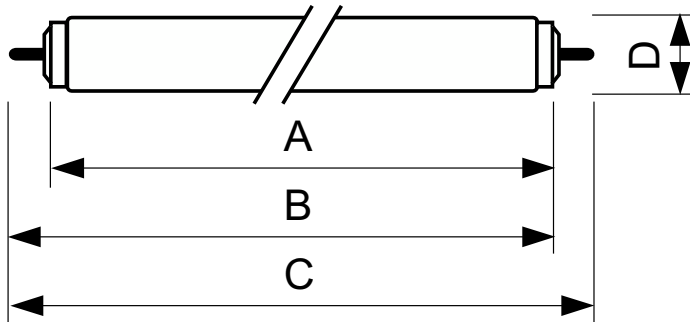

Product data

General Information		Operating and Electrical	
Cap-Base	FA6	Power Consumption	40.0 W
Flux measurement reference	Sphere	Lamp Current (Nom)	0.430 A
Life to 50% Failures (Nom)	26,000 hour(s)	Voltage (Nom)	103 V
Light Technical		Controls and Dimming	
Color Code	33-640	Dimmable	Yes
Luminous Flux	2,300 lm	Mechanical and Housing	
Color Designation	Cool White (CW)	Bulb Shape	T12
Chromaticity Coordinate X (Nom)	0.38	Net Weight (Piece)	233.000 g
Chromaticity Coordinate Y (Nom)	0.38	Approval and Application	
Correlated Color Temperature (Nom)	4000 K	Energy Efficiency Class	G
Luminous Efficacy (rated) (Nom)	58 lm/W	Mercury (Hg) Content (Max)	12 mg
Color rendering index (CRI)	60		

TL-X XL

Mercury (Hg) Content (Nom)	12.0 mg
Energy Consumption kWh/1000 h	40 kWh
EPREL Registration Number	423515
CE mark	Yes

Product Data

Order product name	TL-X XL 40W/33-640 SLV/25
Full product name	TL-X XL 40W/33-640 SLV/25
Full product code	871150026137340

Product	D (max)	A (max)	B (max)	B (min)	C (max)
TL-X XL 40W/33-640 SLV/25	40.5 mm	1,183.5 mm	1,202 mm	1,198.5 mm	1,220.5 mm

Photometric data

Spectral Power Distribution Colour - TL-X XL 40W/33-640 SLV/25