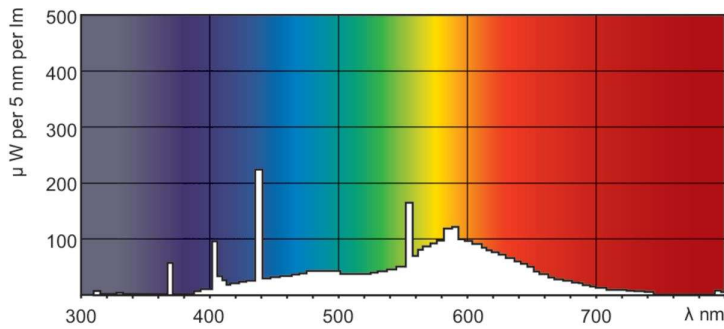

Product data

General Information		Operating and Electrical	
Cap-Base	FA6	Power Consumption	40.0 W
Flux measurement reference	Sphere	Lamp Current (Nom)	0.430 A
Life to 50% Failures (Nom)	26,000 hour(s)	Voltage (Nom)	103 V
Light Technical		Controls and Dimming	
Color Code	33-640	Dimmable	Yes
Luminous Flux	2,300 lm	Mechanical and Housing	
Color Designation	Cool White (CW)	Bulb Shape	T12
Chromaticity Coordinate X (Nom)	0.38	Net Weight (Piece)	233.000 g
Chromaticity Coordinate Y (Nom)	0.38	Approval and Application	
Correlated Color Temperature (Nom)	4000 K	Energy Efficiency Class	G
Luminous Efficacy (rated) (Nom)	58 lm/W	Mercury (Hg) Content (Max)	12 mg
Color rendering index (CRI)	60		

TL-X XL

Mercury (Hg) Content (Nom)	12.0 mg
Energy Consumption kWh/1000 h	40 kWh
EPREL Registration Number	423515
CE mark	Yes

Product Data

Order product name	TL-X XL 40W/33-640 SLV/25
Full product name	TL-X XL 40W/33-640 SLV/25
Full product code	871150026137340

Product	D (max)	A (max)	B (max)	B (min)	C (max)
TL-X XL 40W/33-640 SLV/25	40.5 mm	1,183.5 mm	1,202 mm	1,198.5 mm	1,220.5 mm

Photometric data

Spectral Power Distribution Colour - TL-X XL 40W/33-640 SLV/25