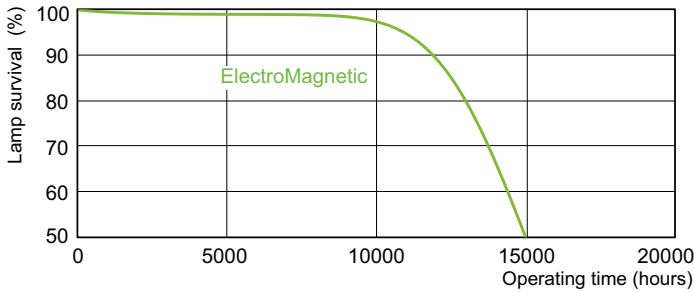

## Photometric data

Spectral Power Distribution Colour - TL-D 15W/54-765 1SL/50

## Lifetime

Life expectancy diagram - 3 hour cycle

Life expectancy diagram - 12 hour cycle