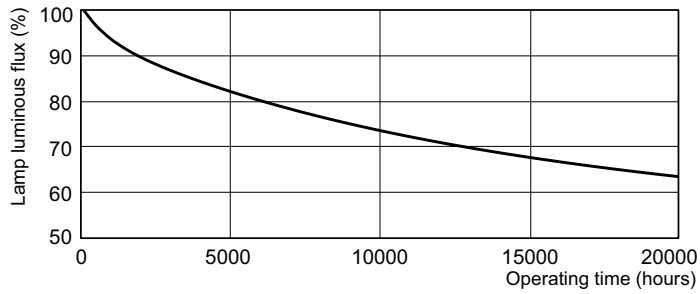

Photometric data

Spectral Power Distribution Colour - TL-D 15W/54-765 1SL/50

Lifetime

Life expectancy diagram - 3 hour cycle

Life expectancy diagram - 12 hour cycle

TL-D Standard Colours

Lifetime

Lumen Maintenance Diagram - TL-D 15W/54-765 1SL/50