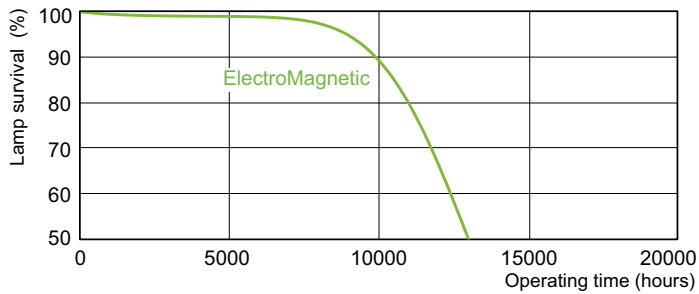

Product data

General Information		Controls and Dimming	
Cap-Base	G13 [Medium Bi-Pin Fluorescent]	Dimmable	Yes
Life to 50% Failures (Nom)	13,000 hour(s)		
Light Technical		Mechanical and Housing	
Color Code	54-765	Bulb Shape	T8
Luminous Flux	725 lm	Net Weight (Piece)	0.072 kg
Color Designation	Cool Daylight		
Correlated Color Temperature (Nom)	6200 K	Approval and Application	
Color rendering index (CRI)	72	Mercury (Hg) Content (Nom)	8.0 mg
		Energy Consumption kWh/1000 h	20 kWh
Operating and Electrical		Product Data	
Power Consumption	15.0 W	Order product name	TL-D 15W/54-765 1SL/50
Lamp Current (Nom)	0.310 A	Full product name	TL-D 15W/54-765 1SL/50
Voltage (Nom)	51 V	Full product code	871150072221865
		Order code	72221865
		Material Nr. (12NC)	928024805436
		Numerator - Quantity Per Pack	1

Photometric data

Spectral Power Distribution Colour - TL-D 15W/54-765 1SL/50

Lifetime

Life expectancy diagram - 3 hour cycle

Life expectancy diagram - 12 hour cycle

TL-D Standard Colours

Lifetime

Lumen Maintenance Diagram - TL-D 15W/54-765 1SL/50