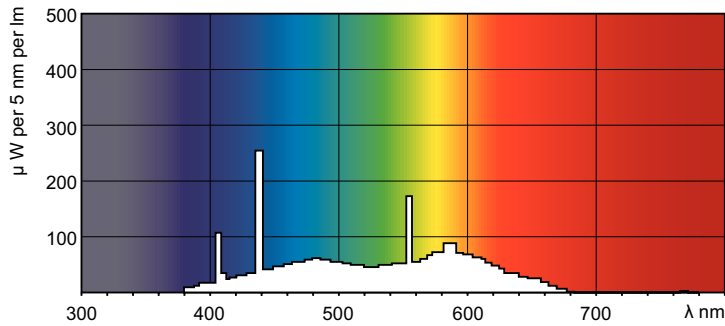

TL-D Standard Colours

TL-D 15W/54-765 1SL/50

TL-D Standard Colors lamps (tube diameter of 26 mm) create atmospheres from warm white to cool daylight. Lamps with moderate efficacy and color rendering.

Warnings and Safety

Product data

General Information		Controls and Dimming	
Cap-Base	G13 [Medium Bi-Pin Fluorescent]	Dimmable	Yes
Life to 50% Failures (Nom)	13,000 hour(s)		
Light Technical		Mechanical and Housing	
Color Code	54-765	Bulb Shape	T8
Luminous Flux	725 lm	Net Weight (Piece)	0.072 kg
Color Designation	Cool Daylight		
Correlated Color Temperature (Nom)	6200 K	Approval and Application	
Color rendering index (CRI)	72	Mercury (Hg) Content (Nom)	8.0 mg
		Energy Consumption kWh/1000 h	20 kWh
Operating and Electrical		Product Data	
Power Consumption	15.0 W	Order product name	TL-D 15W/54-765 1SL/50
Lamp Current (Nom)	0.310 A	Full product name	TL-D 15W/54-765 1SL/50
Voltage (Nom)	51 V	Full product code	871150072221865
		Order code	72221865
		Material Nr. (12NC)	928024805436
		Numerator - Quantity Per Pack	1

Photometric data

Spectral Power Distribution Colour - TL-D 15W/54-765 1SL/50

Lifetime

Life expectancy diagram - 3 hour cycle

Life expectancy diagram - 12 hour cycle

TL-D Standard Colours

Lifetime

Lumen Maintenance Diagram - TL-D 15W/54-765 1SL/50