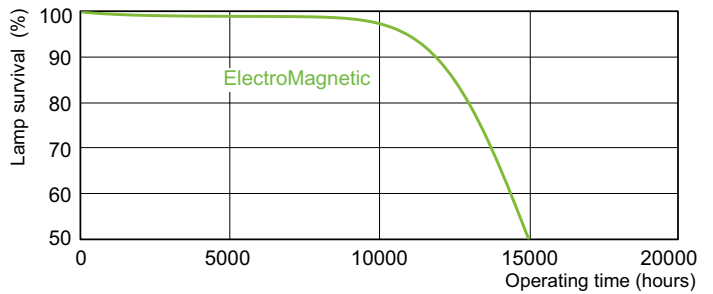

Photometric data

Spectral Power Distribution Colour - TL-D 15W/54-765 1SL/50

Lifetime

Life expectancy diagram - 3 hour cycle

Life expectancy diagram - 12 hour cycle

TL-D Standard Colours

Lifetime

Lumen Maintenance Diagram - TL-D 15W/54-765 1SL/50