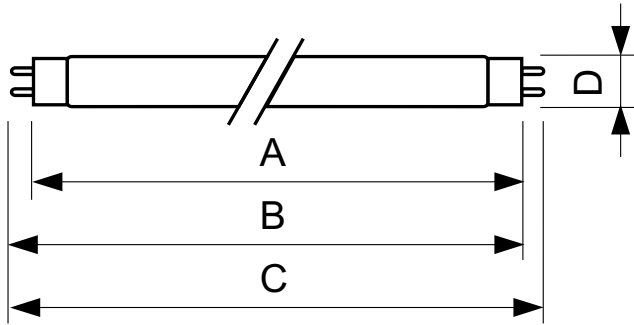

TL-D Standard Colours

TL-D 15W/54-765 1SL/50

TL-D Standard Colors lamps (tube diameter of 26 mm) create atmospheres from warm white to cool daylight. Lamps with moderate efficacy and color rendering.

Warnings and Safety

Product data

General Information		Controls and Dimming	
Cap-Base	G13 [Medium Bi-Pin Fluorescent]	Dimmable	Yes
Life to 50% Failures (Nom)	13,000 hour(s)		
Light Technical		Mechanical and Housing	
Color Code	54-765	Bulb Shape	T8
Luminous Flux	725 lm	Net Weight (Piece)	0.072 kg
Color Designation	Cool Daylight		
Correlated Color Temperature (Nom)	6200 K	Approval and Application	
Color rendering index (CRI)	72	Mercury (Hg) Content (Nom)	8.0 mg
		Energy Consumption kWh/1000 h	20 kWh
Operating and Electrical		Product Data	
Power Consumption	15.0 W	Order product name	TL-D 15W/54-765 1SL/50
Lamp Current (Nom)	0.310 A	Full product name	TL-D 15W/54-765 1SL/50
Voltage (Nom)	51 V	Full product code	871150072221865
		Order code	72221865
		Material Nr. (12NC)	928024805436
		Numerator - Quantity Per Pack	1

TL-D Standard Colours

EAN/UPC - Product/Case	8711500722218
Numerator - Packs per outer box	50
EAN/UPC - Case	8711500641328

Dimensional drawing

Product	D (max)	A (max)	B (max)	B (min)	C (max)
TL-D 15W/54-765 1SL/50	28 mm	437.4 mm	444.5 mm	442.1 mm	451.6 mm

Photometric data

Spectral Power Distribution Colour - TL-D 15W/54-765 1SL/50

Lifetime

Life expectancy diagram - 3 hour cycle

Life expectancy diagram - 12 hour cycle

TL-D Standard Colours

Lifetime

Lumen Maintenance Diagram - TL-D 15W/54-765 1SL/50