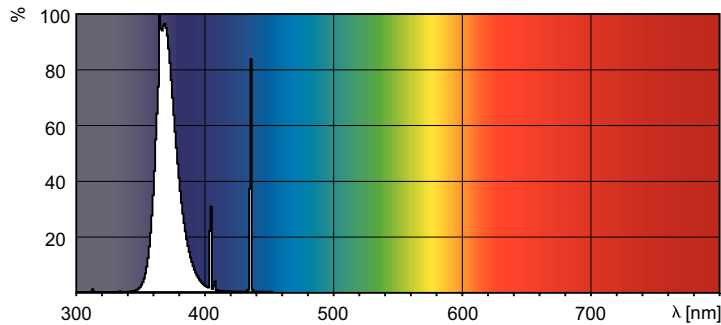

Actinic BL TL-D(K) Secura

UV	
UV-A Radiation 100Hr (IEC)	1.6 W
Product Data	
Order product name	Insect TL 8W /10 SECURA
Full product name	Insect TL 8W /10 SECURA
Full product code	871829168010900
Order code	928011001029

Material Nr. (12NC)	928011001029
Numerator - Quantity Per Pack	1
EAN/UPC - Product/Case	8718291680109
Numerator - Packs per outer box	250
EAN/UPC - Case	8718291680123

Dimensional drawing

Product	D (max)	A (max)	B (max)	B (min)	C (max)
Insect TL 8W /10 SECURA	16 mm	288.3 mm	295.4 mm	293.0 mm	302.5 mm

Photometric data

Spectral Power Distribution Colour - Insect TL 8W /10 SECURA