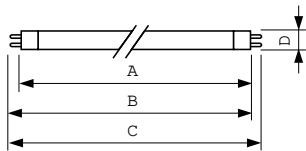

Product data

General Information		Lamp Current (Nom)	
Cap-Base	G5		0.145 A
Life to 50% Failures (Nom)	10,000 hour(s)	Voltage (Nom)	56 V
Light Technical		Mechanical and Housing	
Color Code	10	Bulb Shape	T16
UV Depreciation at 1000 h	25 %	Net Weight (Piece)	25.300 g
UV Depreciation at 2000 h	35 %	Approval and Application	
UV Depreciation at 500 h	17 %	Mercury (Hg) Content (Nom)	4.4 mg
Operating and Electrical			
Power Consumption	7.1 W		

Material Nr. (12NC)	928011001029
Numerator - Quantity Per Pack	1
EAN/UPC - Product/Case	8718291680109
Numerator - Packs per outer box	250
EAN/UPC - Case	8718291680123

Dimensional drawing

Product	D (max)	A (max)	B (max)	B (min)	C (max)
Insect TL 8W /10 SECURA	16 mm	288.3 mm	295.4 mm	293.0 mm	302.5 mm