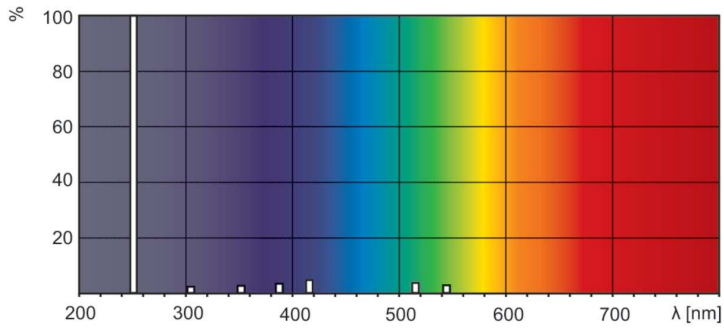

Approval and Application	
Mercury (Hg) Content (Nom)	4.4 mg
UV	
UV-C Radiation at 100 hr	6.0 W
Product Data	
Order product name	TUV 20W FAM/10X25CC
Full product name	TUV 20W FAM/10X25CC
Full product code	872790081385200
Order code	928003404013
Material Nr. (12NC)	928003404013
Numerator - Quantity Per Pack	1
EAN/UPC - Product/Case	8727900813852
Numerator - Packs per outer box	250

TUV TL Mini

EAN/UPC - Case

8727900813876

Dimensional drawing

Product	D (max)	B (max)	B (min)	C (max)	A (max)
TUV 20W FAM/10X25CC	16 mm	405.1 mm	402.7 mm	412.2 mm	398 mm

Photometric data

Spectral Power Distribution Colour - TUV 20W FAM/10X25CC