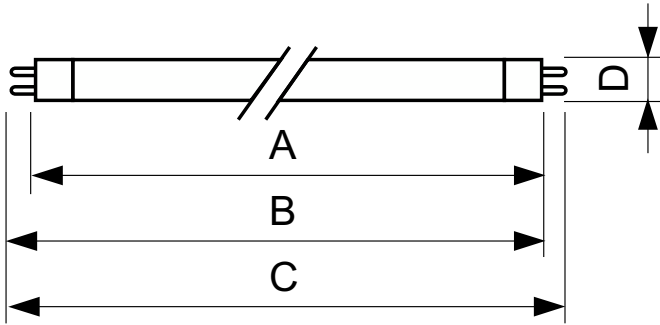

TUV TL Mini

TUV 20W FAM/10X25CC

TUV TL Mini lamps are slim double-ended UV-C 253.7 nm emitting lamps. The small 16 mm diameter of the lamp allows for a small system design and design flexibility. TUV TL Mini lamps offer almost constant UV output over their complete lifetime.

Product data

General Information	
Cap-Base	G5
Useful Life (Nom)	9,000 hour(s)
Light Technical	
Depreciation at Useful Lifetime	20 %
Operating and Electrical	
Power Consumption	20.25 W
Lamp Current (Nom)	0.450 A
Voltage (Nom)	45 V
Mechanical and Housing	
Net Weight (Piece)	29.900 g

Approval and Application	
Mercury (Hg) Content (Nom)	4.4 mg
UV	
UV-C Radiation at 100 hr	6.0 W
Product Data	
Order product name	TUV 20W FAM/10X25CC
Full product name	TUV 20W FAM/10X25CC
Full product code	872790081385200
Order code	928003404013
Material Nr. (12NC)	928003404013
Numerator - Quantity Per Pack	1
EAN/UPC - Product/Case	8727900813852
Numerator - Packs per outer box	250

TUV TL Mini

EAN/UPC - Case

8727900813876

Dimensional drawing

Product	D (max)	B (max)	B (min)	C (max)	A (max)
TUV 20W FAM/10X25CC	16 mm	405.1 mm	402.7 mm	412.2 mm	398 mm

Photometric data

Spectral Power Distribution Colour - TUV 20W FAM/10X25CC