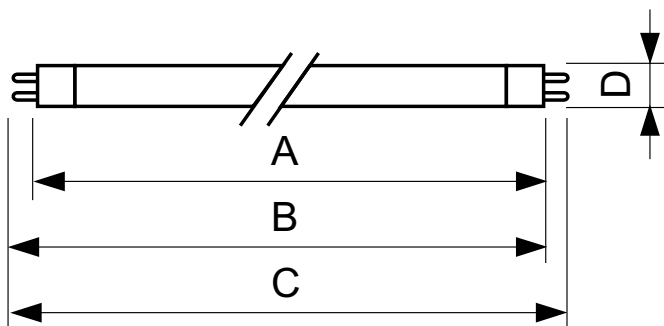

TUV TL Mini

EAN/UPC - Case

8711500889072

Dimensional drawing

Product	D (max)	C (max)	A (max)
TUV 25W FAM/10X25BOX	16 mm	531.1 mm