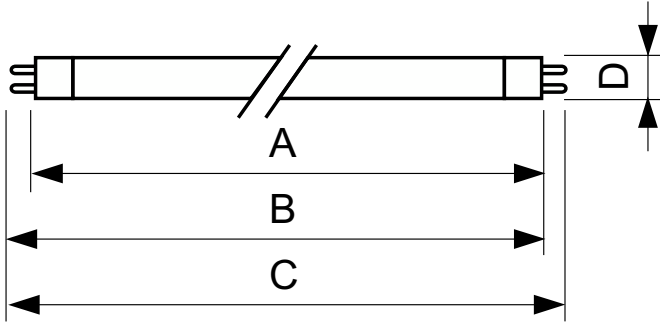

Mechanical and Housing	
Net Weight (Piece)	22.000 g

Approval and Application	
Mercury (Hg) Content (Nom)	4.4 mg
CE mark	Yes

UV	
UV-C Radiation at 100 hr	2.6 W

Product Data	
Order product name	TUV 11W FAM/10X25BOX
Full product name	TUV 11W FAM/10X25BOX
Full product code	871150055965427
Order code	928002204013
Material Nr. (12NC)	928002204013
Numerator - Quantity Per Pack	1
EAN/UPC - Product/Case	8711500559654

TUV TL Mini

Numerator - Packs per outer box	250
EAN/UPC - Case	8711500559715

Dimensional drawing

Product	D	C
TUV 11W FAM/10X25BOX	16 mm	226.3 mm

Photometric data

Spectral Power Distribution Colour - TUV 11W FAM/10X25BOX