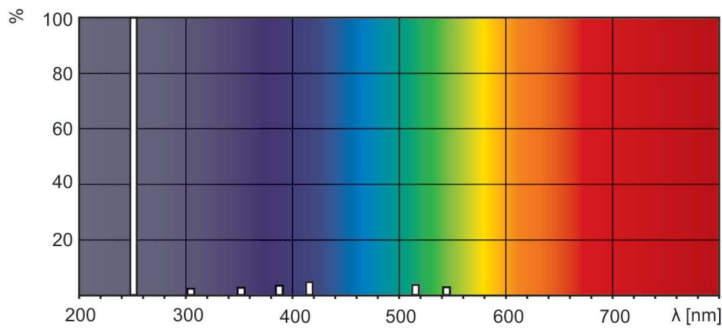

Photometric data

Spectral Power Distribution Colour - TUV 11W FAM/10X25BOX